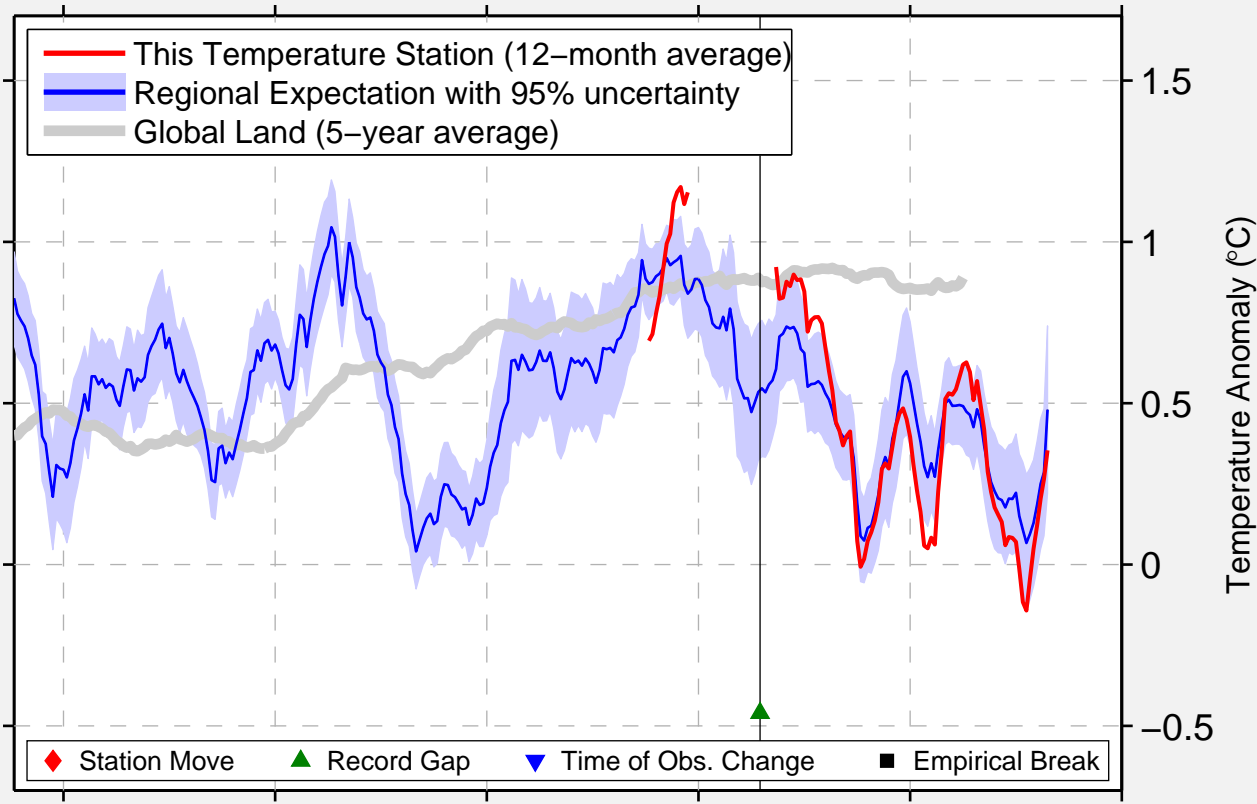

MOLOKAI 1 HAWAII

21.115 N, 156.947 W (United States)

Data Quality Controlled and Aligned at Breakpoints

Berkeley Earth