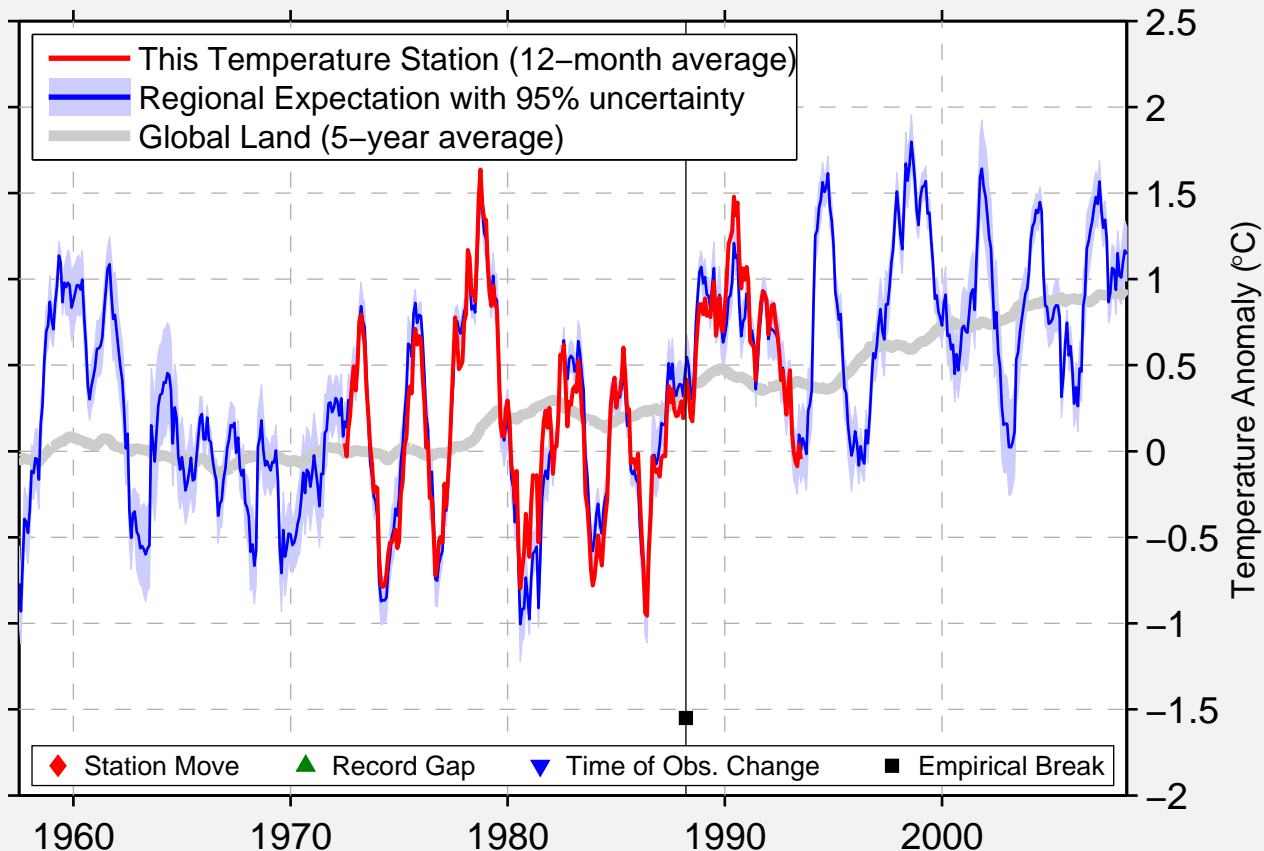

TAEGWALLYONG

37.680 N, 128.750 E (Korea, South)

Data Quality Controlled and Aligned at Breakpoints

Berkeley Earth