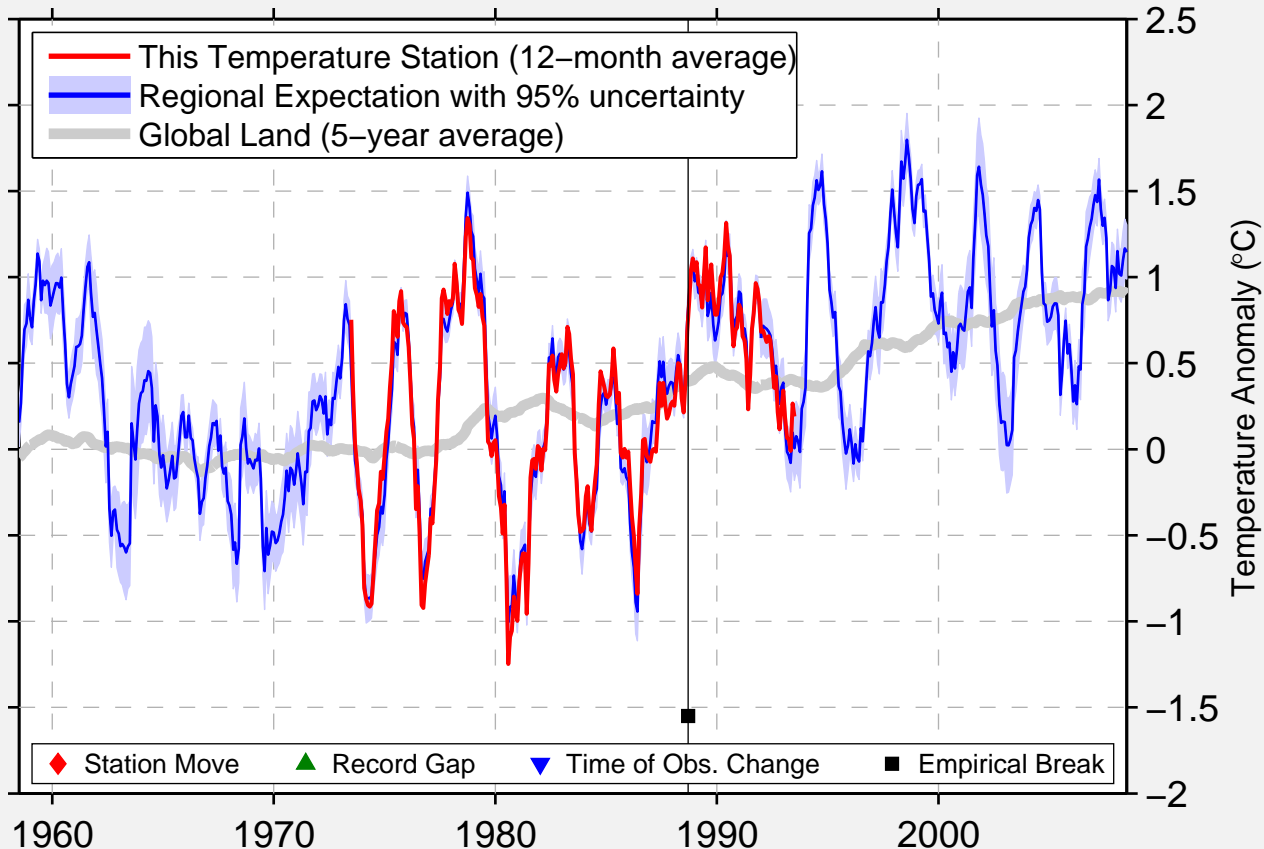

# HONGCH'ON

37.680 N, 127.880 E (Korea, South)

Data Quality Controlled and Aligned at Breakpoints

Berkeley Earth