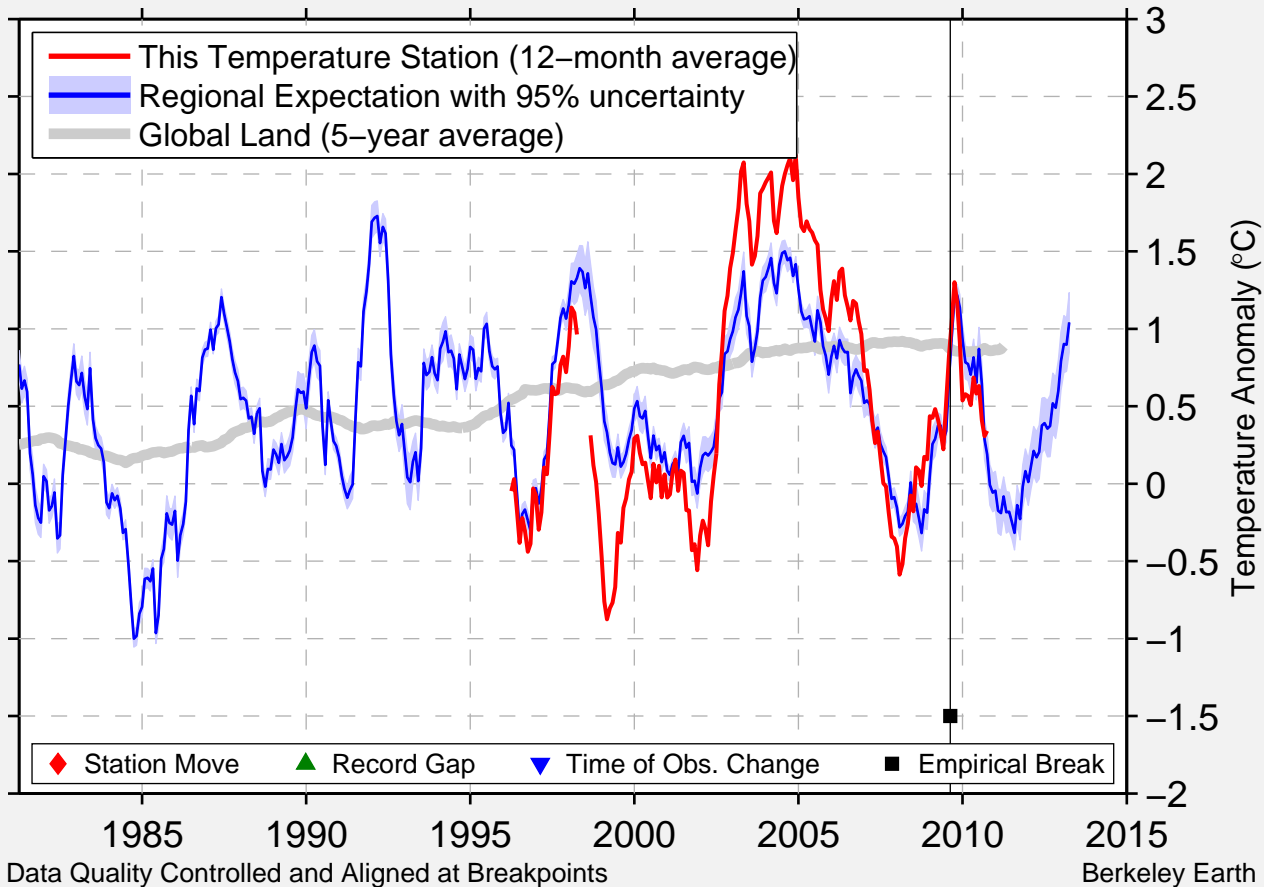

# ELBOW LAKE

48.683 N, 121.900 W (United States)

Data Quality Controlled and Aligned at Breakpoints

Berkeley Earth