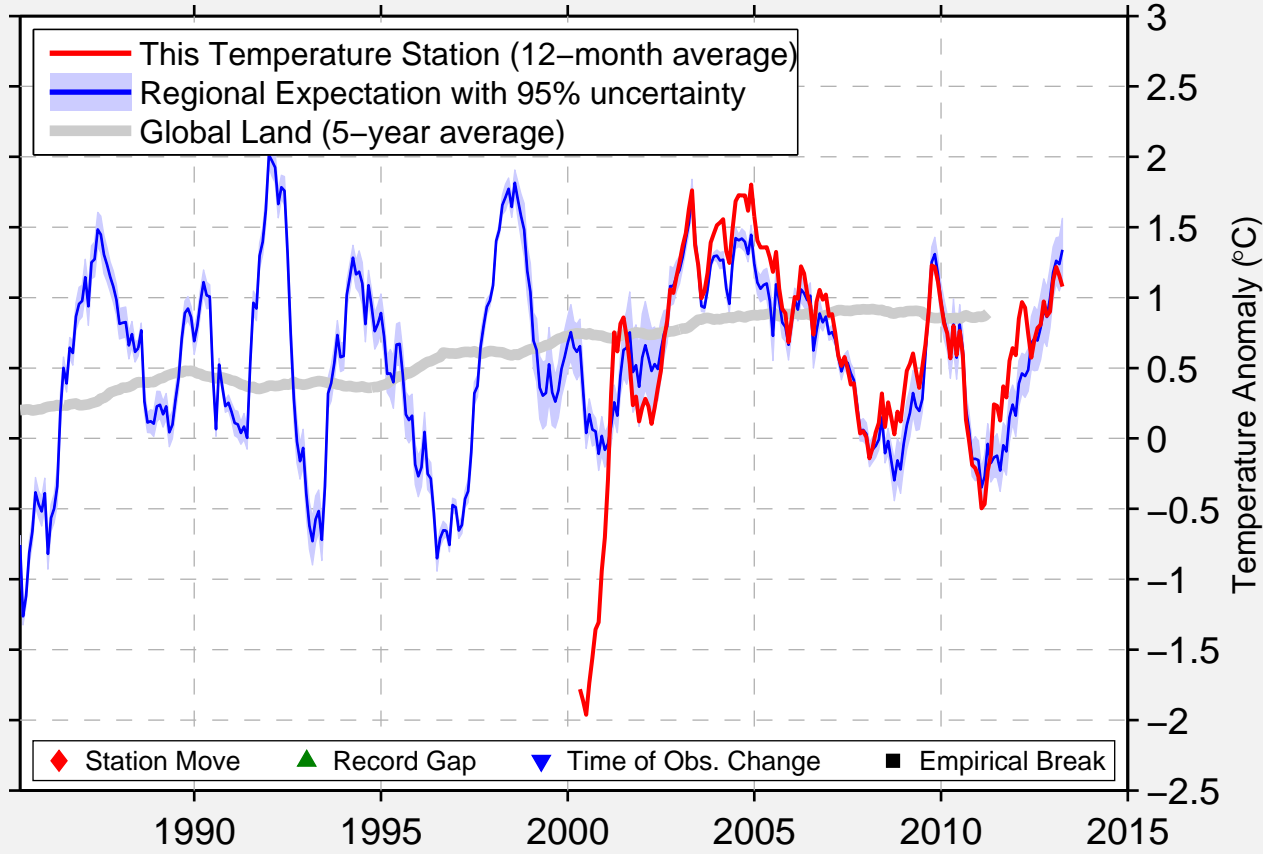

SWAMP CREEK

48.600 N, 120.800 W (United States)

Data Quality Controlled and Aligned at Breakpoints

Berkeley Earth