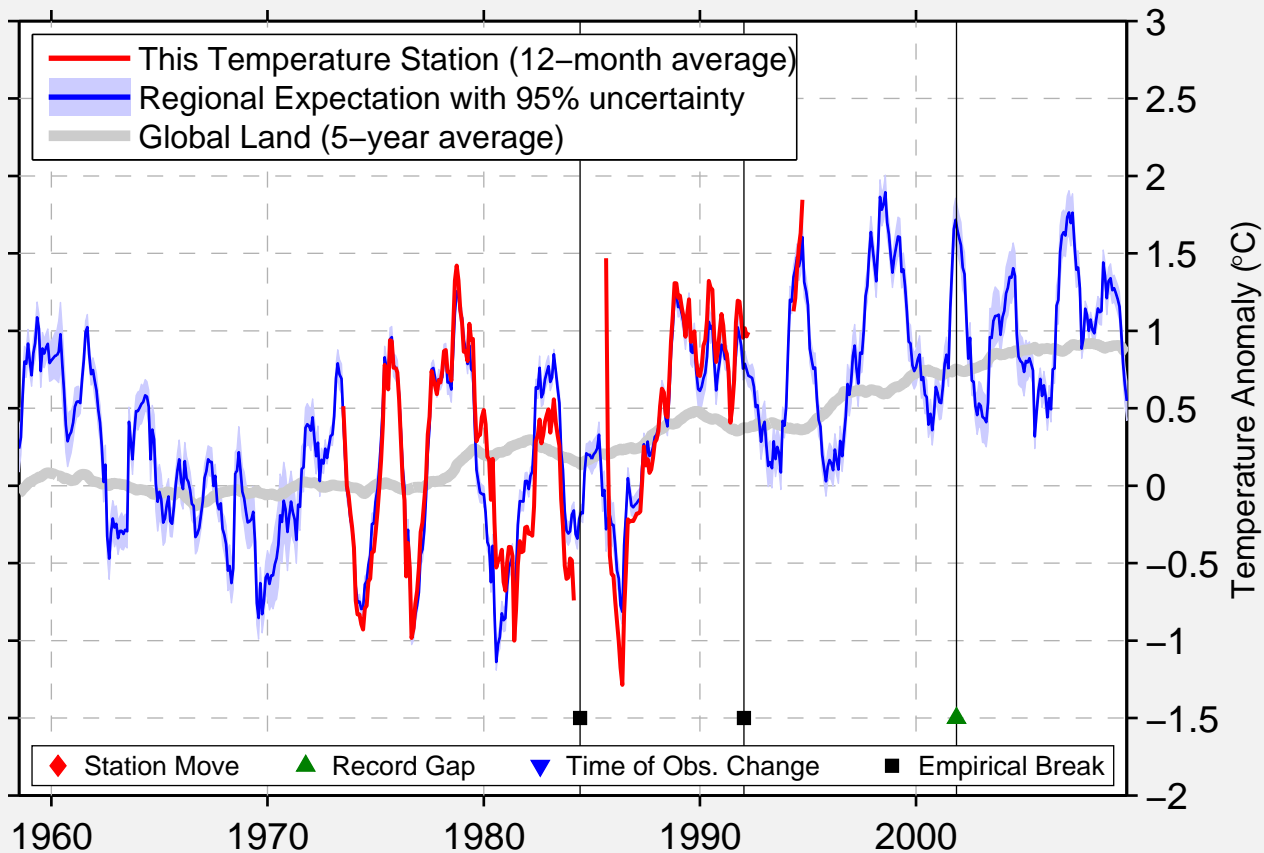

H 208 HELIPORT

37.517 N, 126.967 E (Korea, South)

Data Quality Controlled and Aligned at Breakpoints

Berkeley Earth