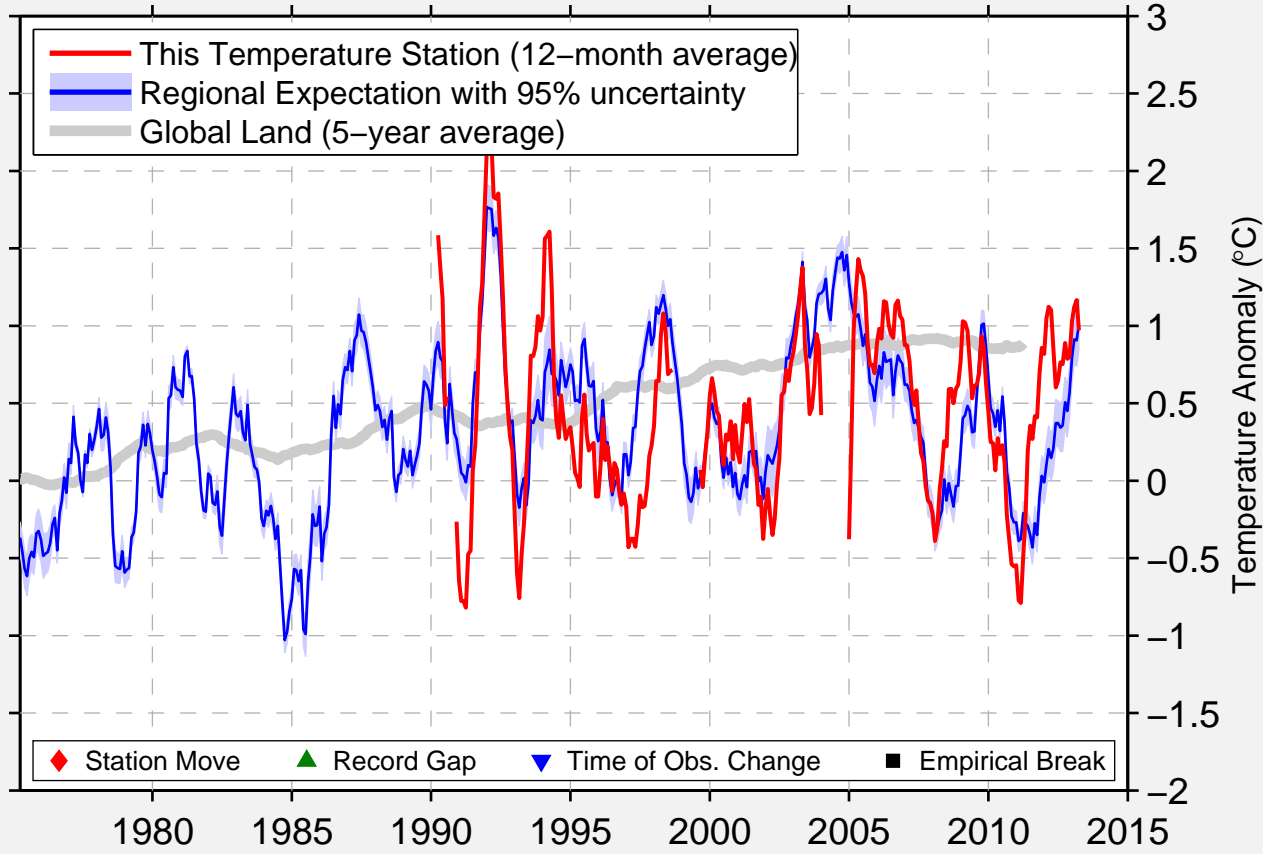

PARADISE

46.833 N, 121.717 W (United States)

Data Quality Controlled and Aligned at Breakpoints

Berkeley Earth