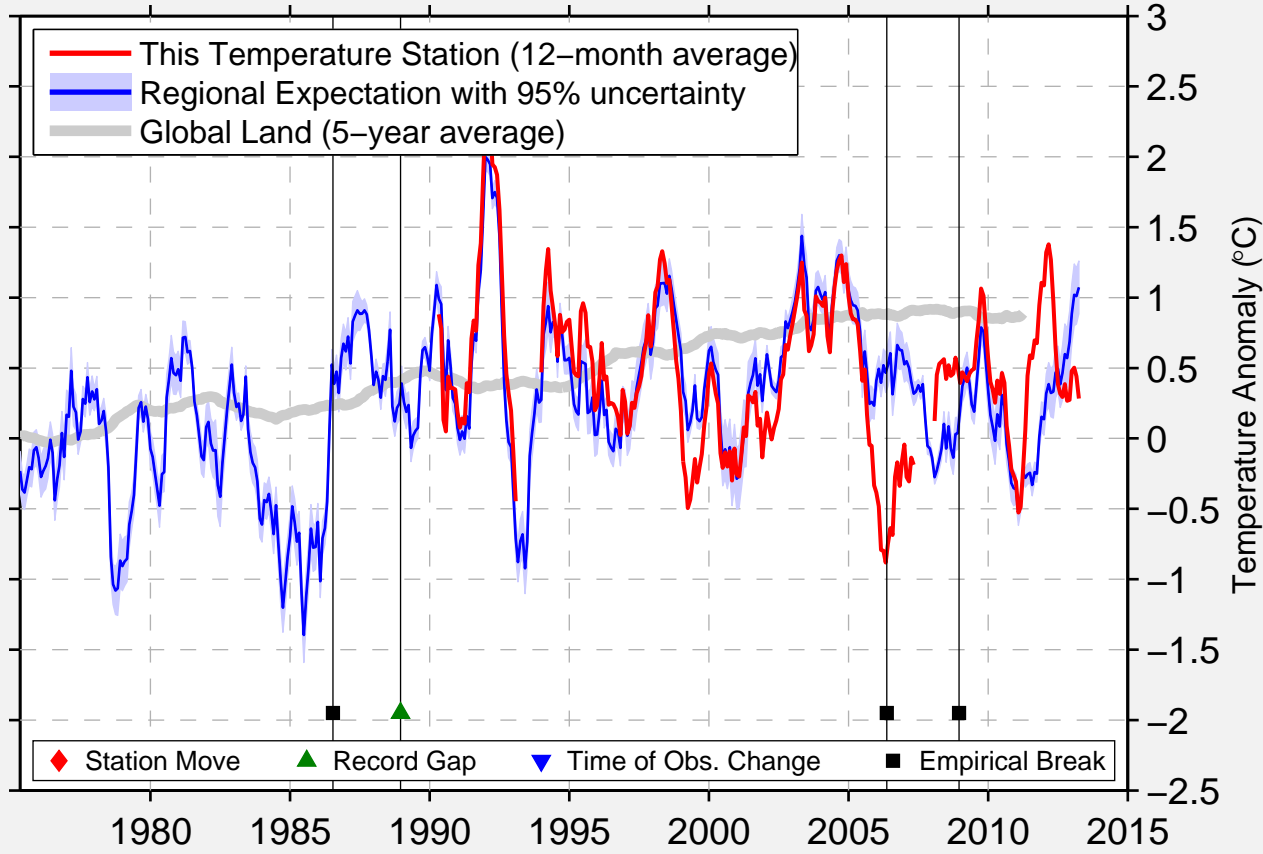

SURPRISE LAKES

46.100 N, 121.750 W (United States)

Data Quality Controlled and Aligned at Breakpoints

Berkeley Earth