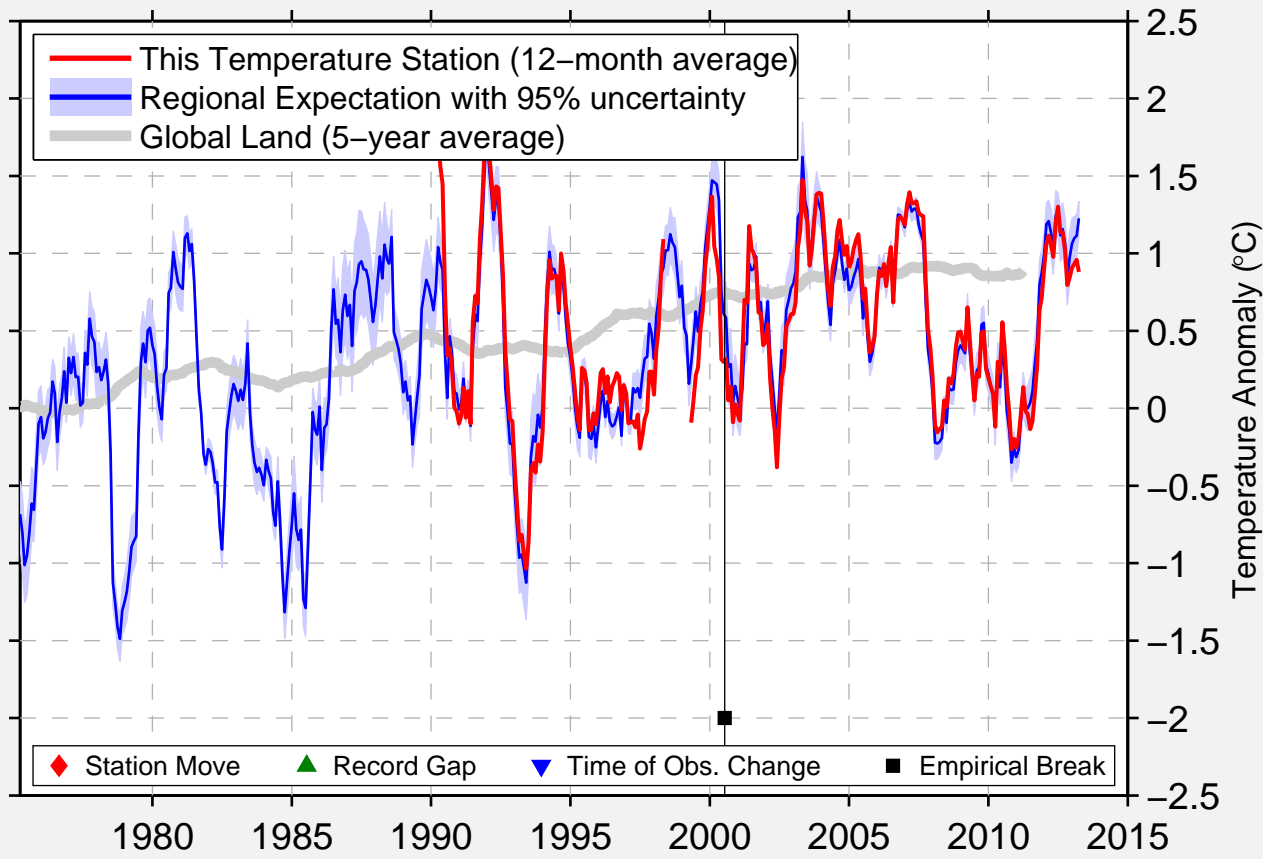

# MOOSE CREEK

45.667 N, 113.950 W (United States)

◆ Station Move    ▲ Record Gap    ▼ Time of Obs. Change    ■ Empirical Break

Data Quality Controlled and Aligned at Breakpoints

Berkeley Earth