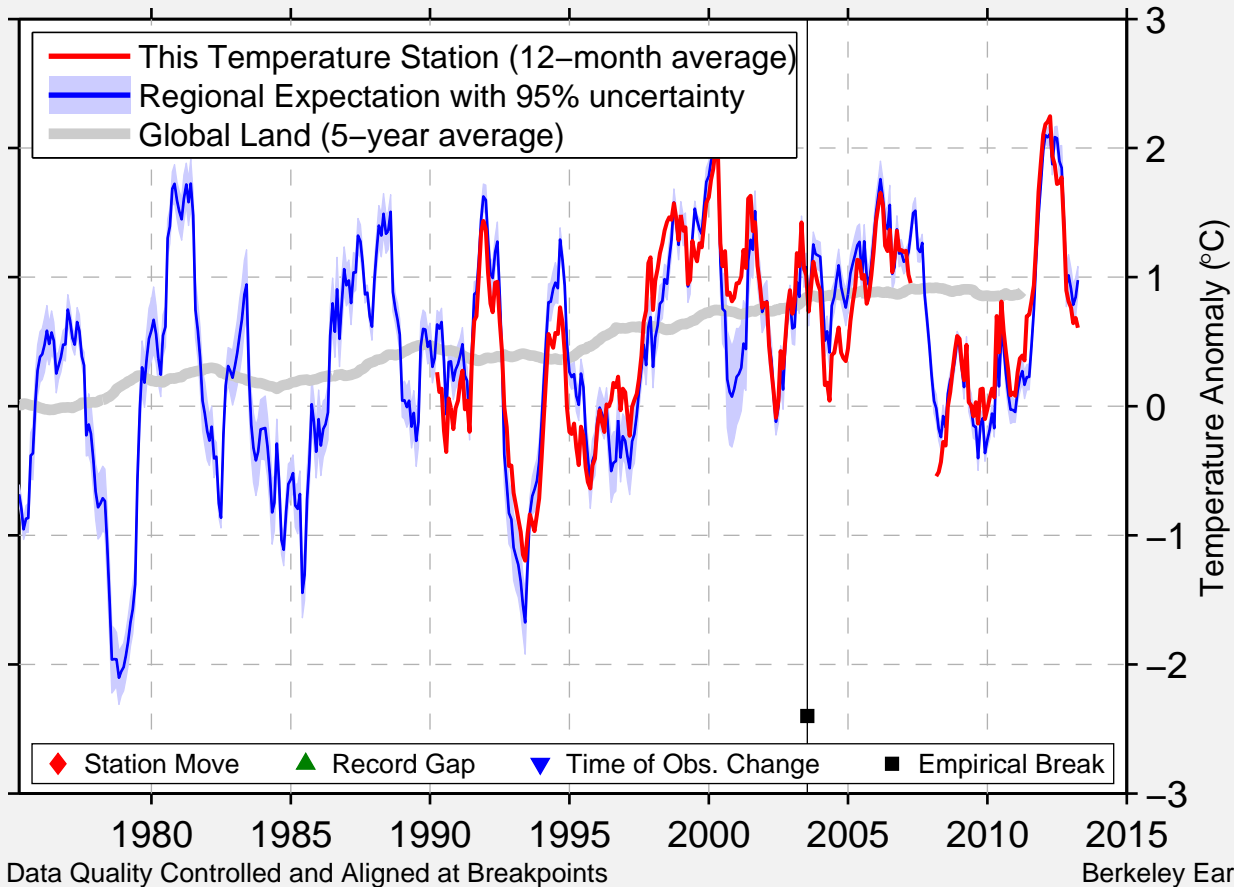

BONE SPRINGS DIV

44.683 N, 107.583 W (United States)

Data Quality Controlled and Aligned at Breakpoints

Berkeley Earth