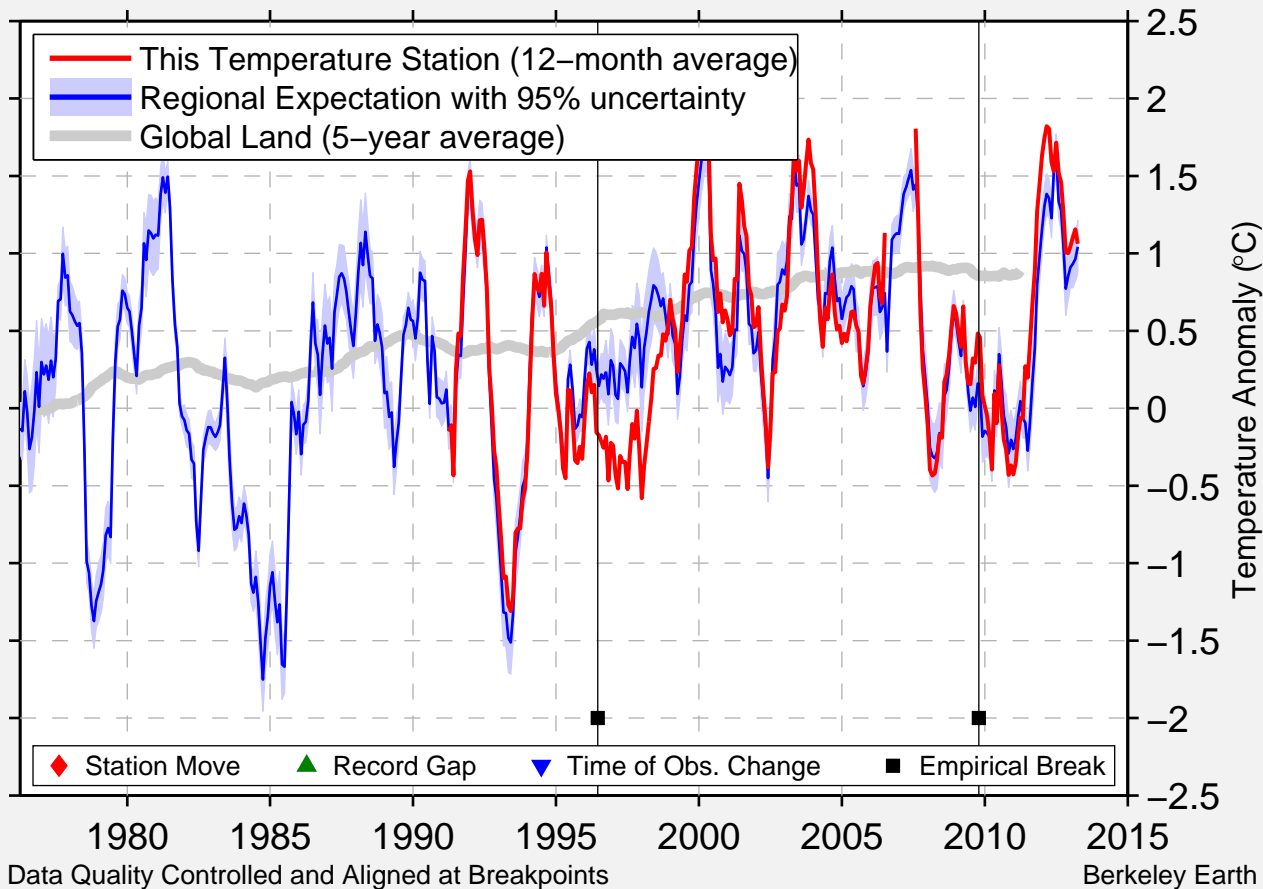

# LAKEVIEW RIDGE

44.583 N, 111.833 W (United States)

Data Quality Controlled and Aligned at Breakpoints

Berkeley Earth