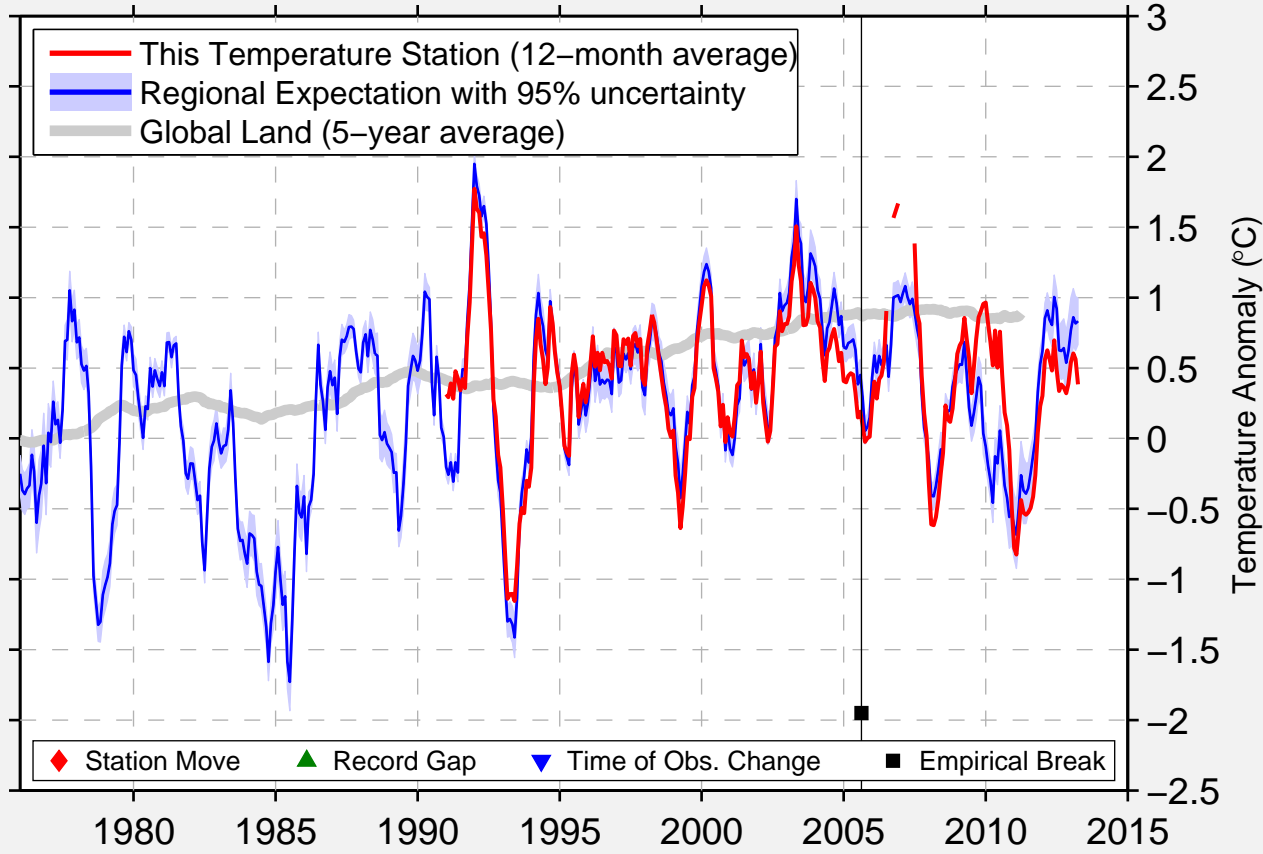

LAKE CREEK R.S.

44.183 N, 118.600 W (United States)

Data Quality Controlled and Aligned at Breakpoints

Berkeley Earth