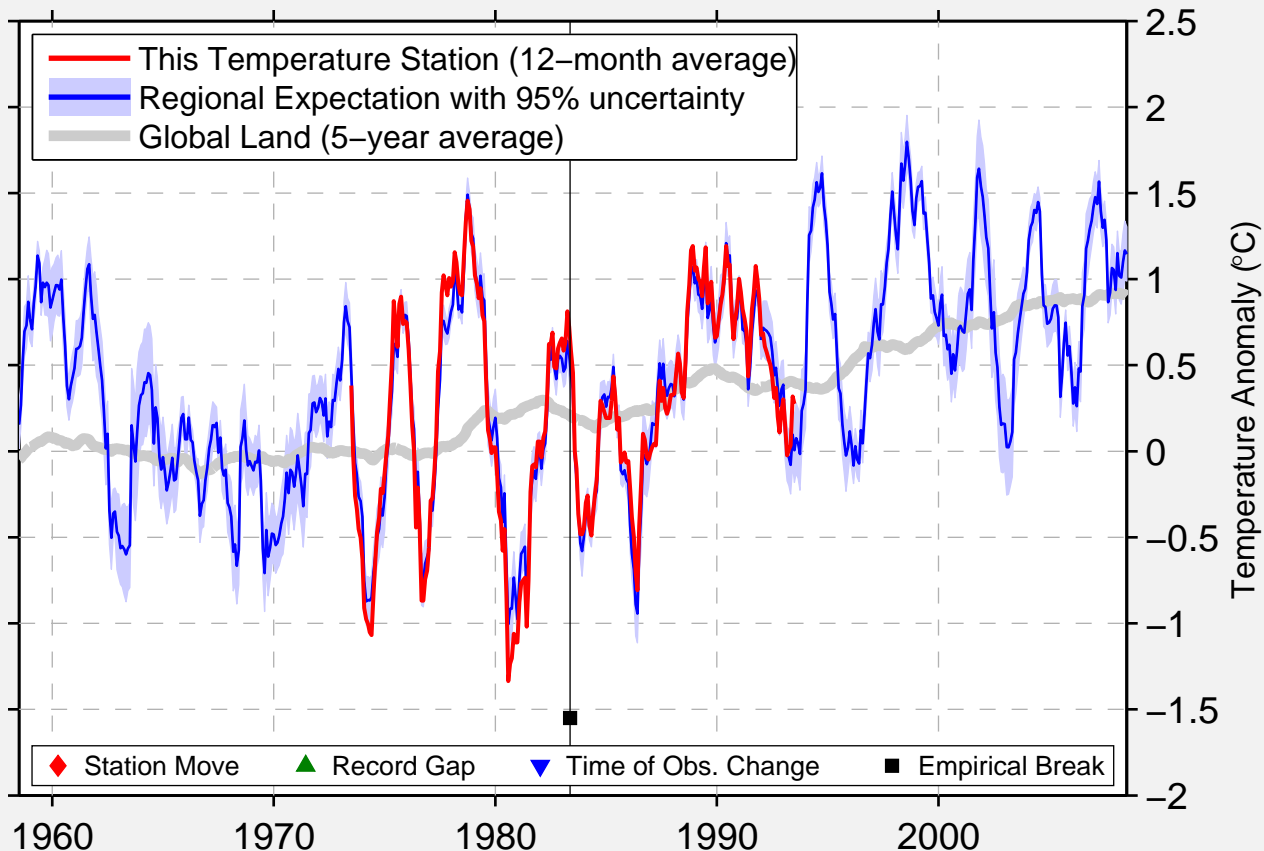

ICH'ON

37.280 N, 127.430 E (Korea, South)

Data Quality Controlled and Aligned at Breakpoints

Berkeley Earth