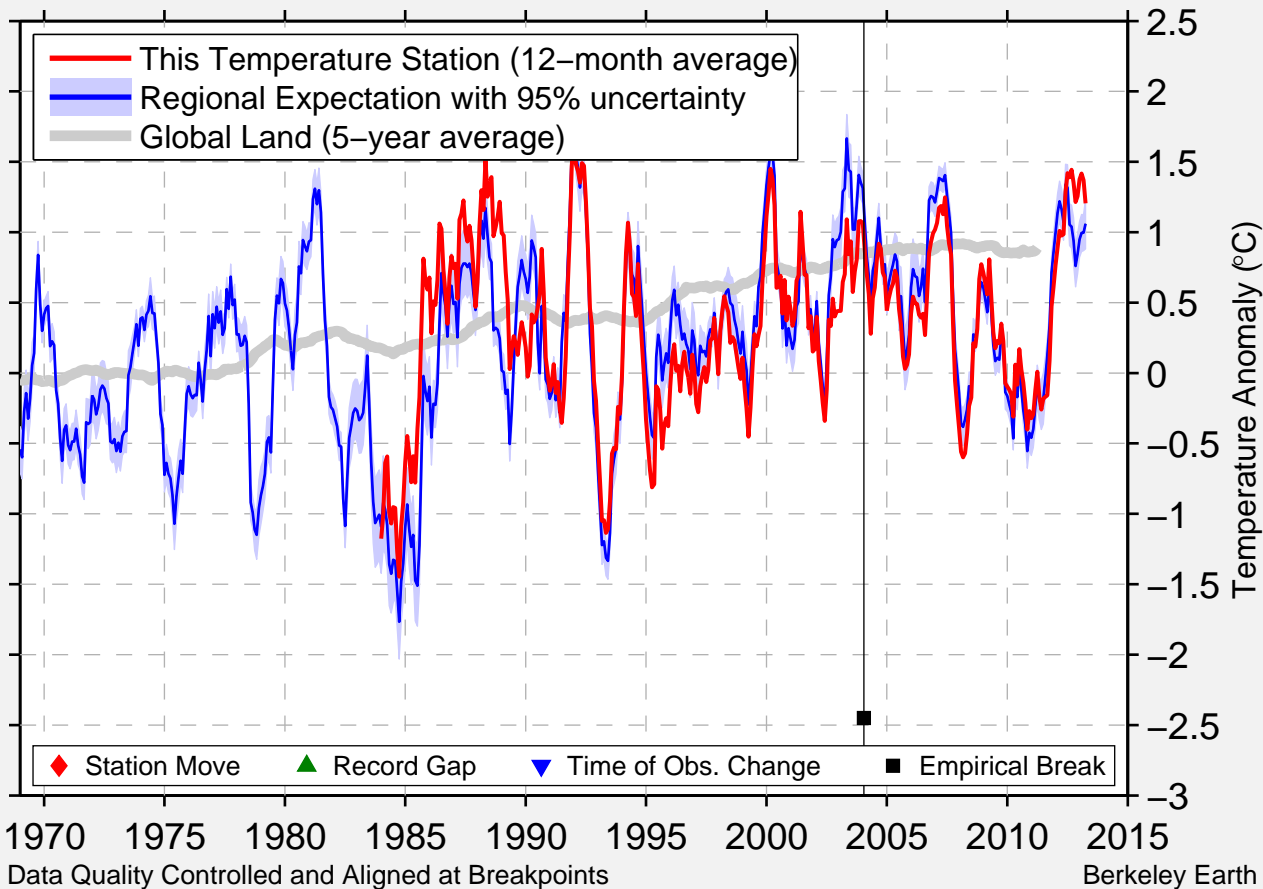

# LOST-WOOD DIVIDE

43.833 N, 114.267 W (United States)

Data Quality Controlled and Aligned at Breakpoints

Berkeley Earth