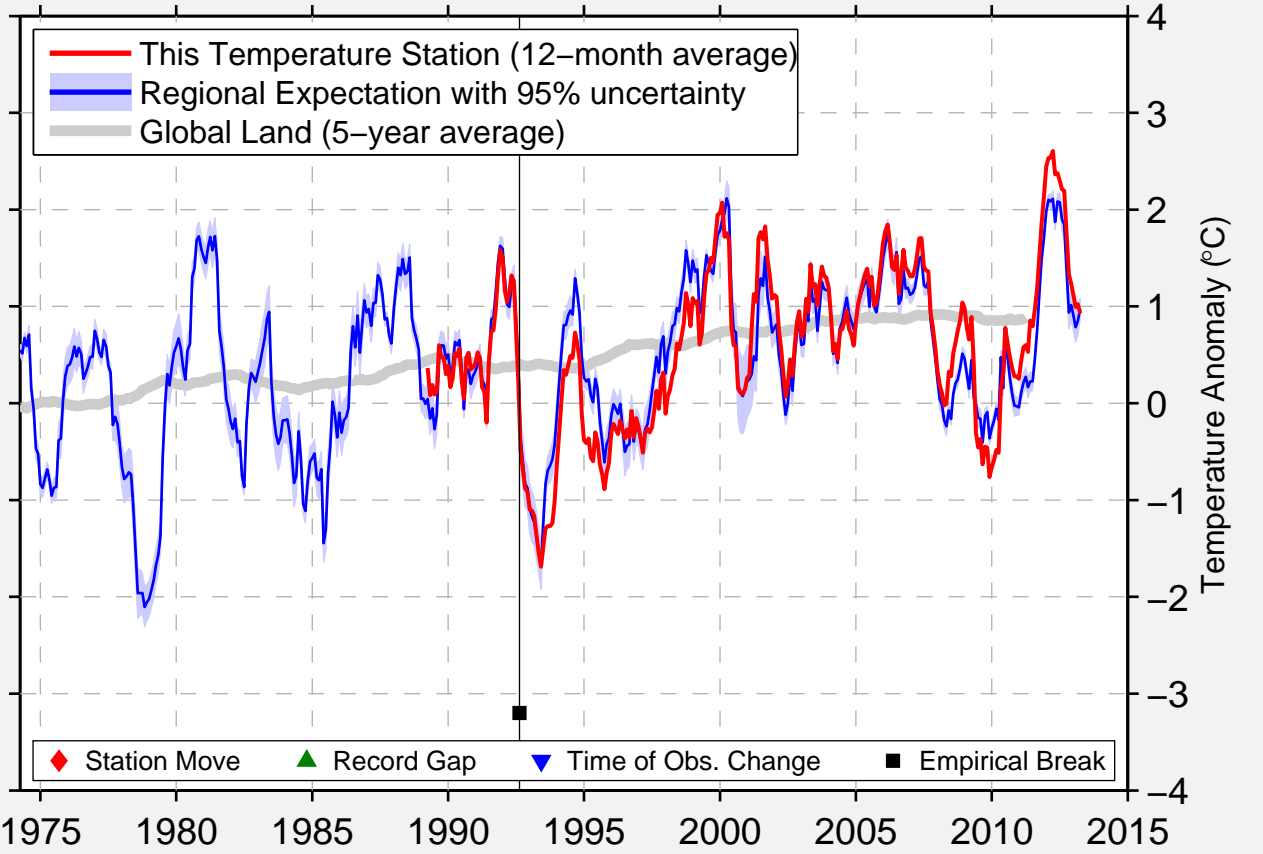

# MIDDLE POWDER

43.633 N, 107.183 W (United States)

Data Quality Controlled and Aligned at Breakpoints

Berkeley Earth