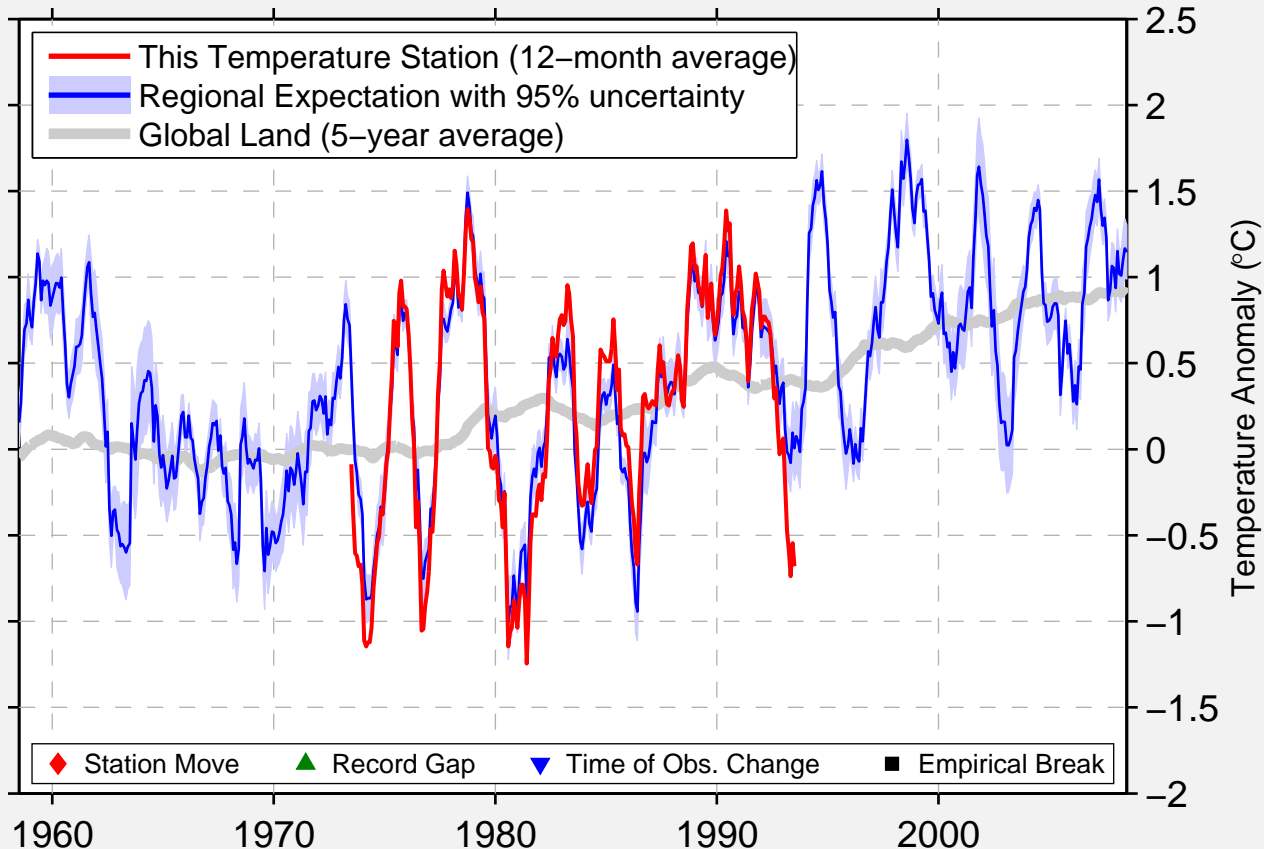

CHECH'ON

37.150 N, 128.180 E (Korea, South)

Data Quality Controlled and Aligned at Breakpoints

Berkeley Earth