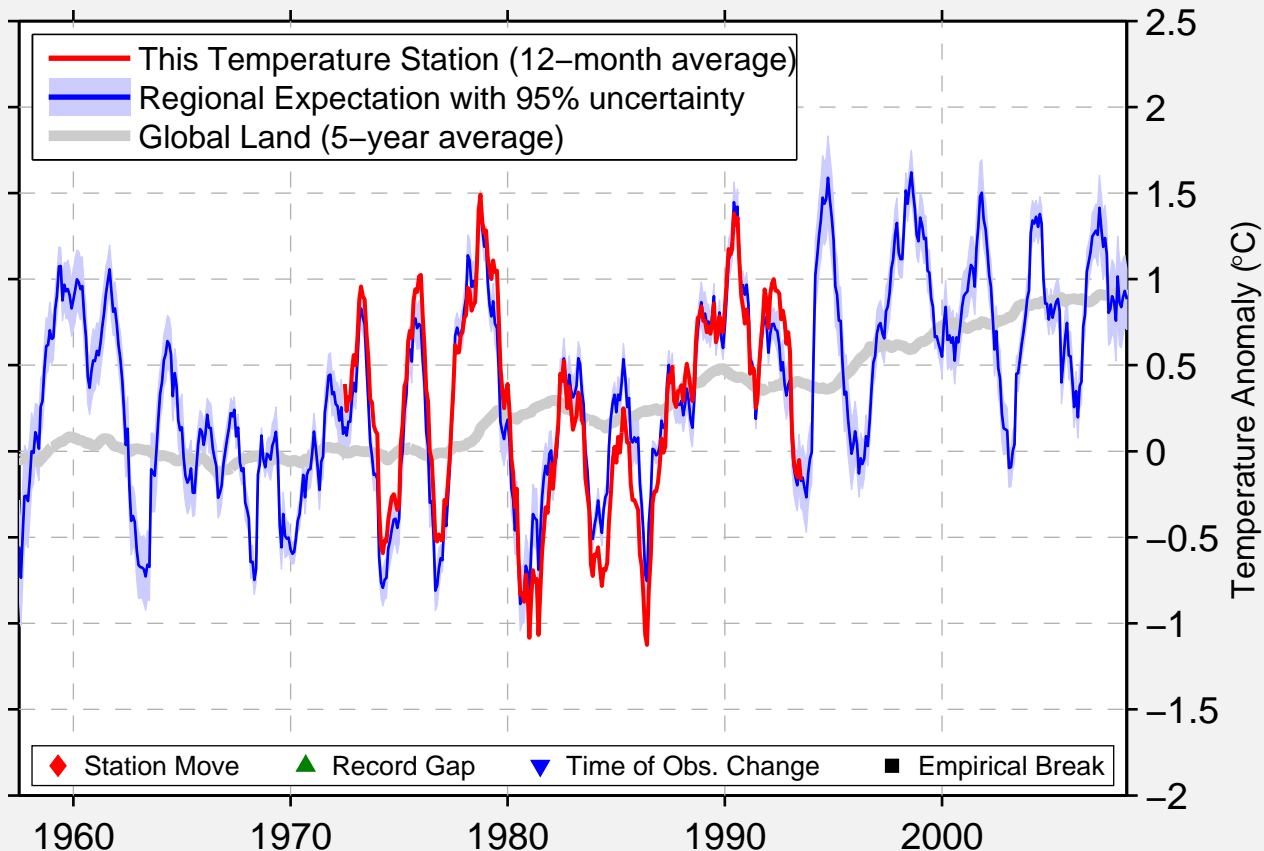

ULCHIN

36.980 N, 129.420 E (Korea, South)

Data Quality Controlled and Aligned at Breakpoints

Berkeley Earth