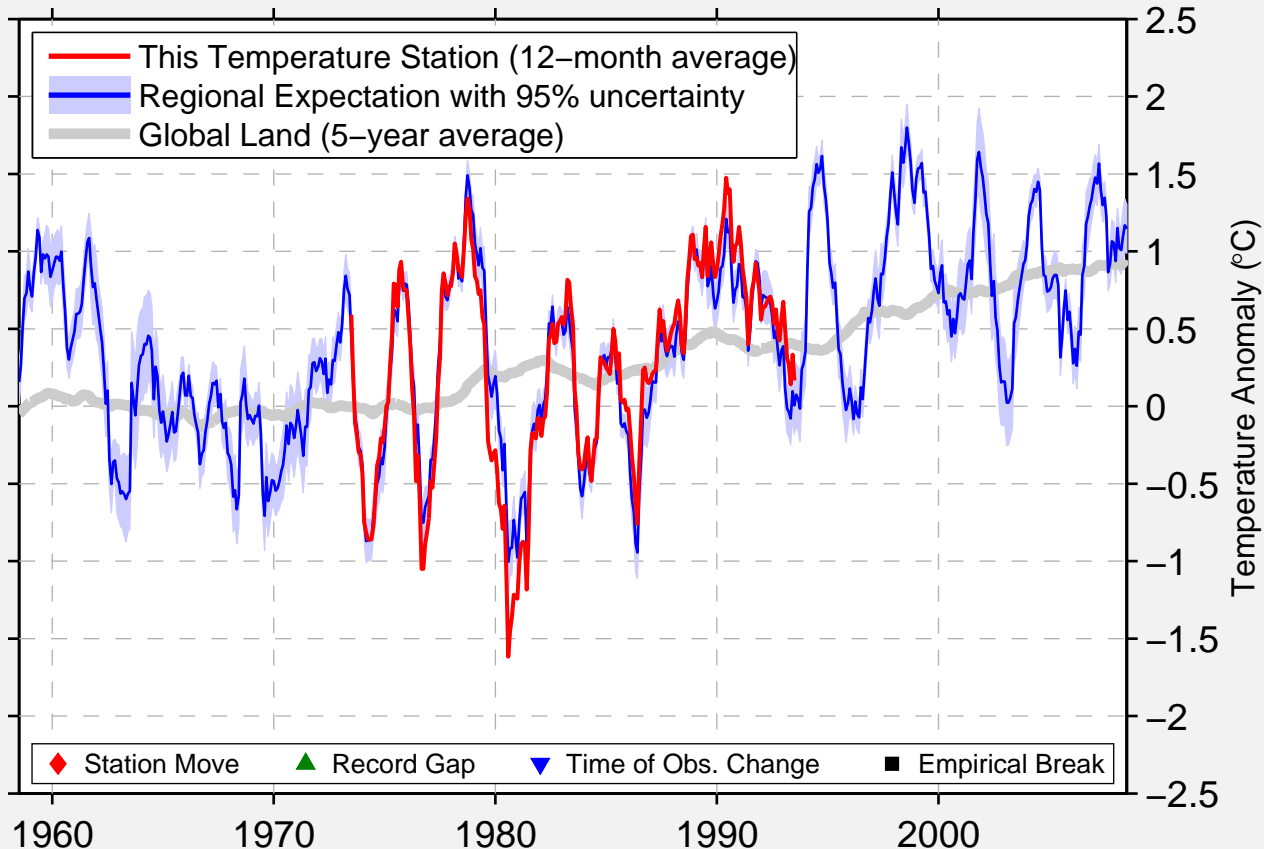

CH'UNGJU

36.970 N, 127.880 E (Korea, South)

Data Quality Controlled and Aligned at Breakpoints

Berkeley Earth