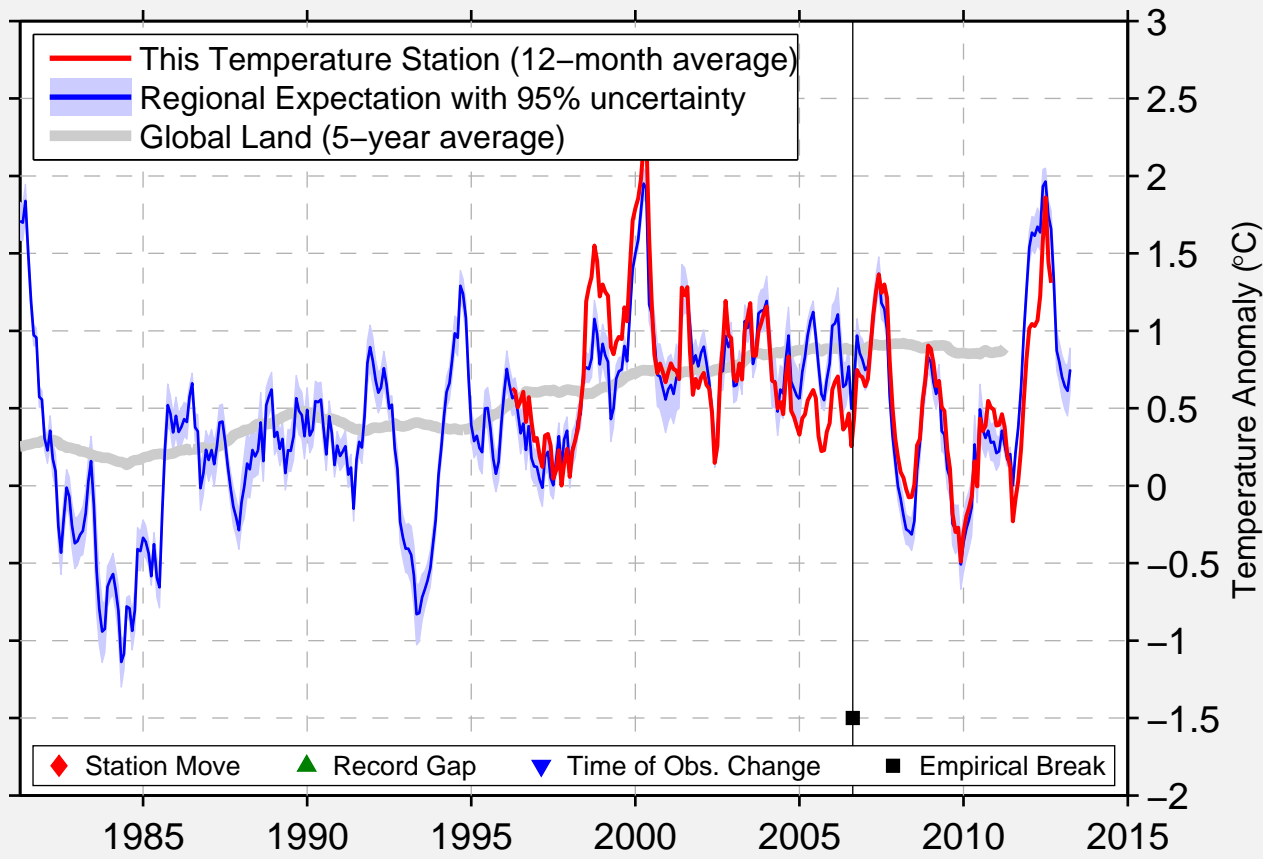

# BUFFALO PARK

40.217 N, 106.583 W (United States)

◆ Station Move    ▲ Record Gap    ▼ Time of Obs. Change    ■ Empirical Break

Data Quality Controlled and Aligned at Breakpoints

Berkeley Earth