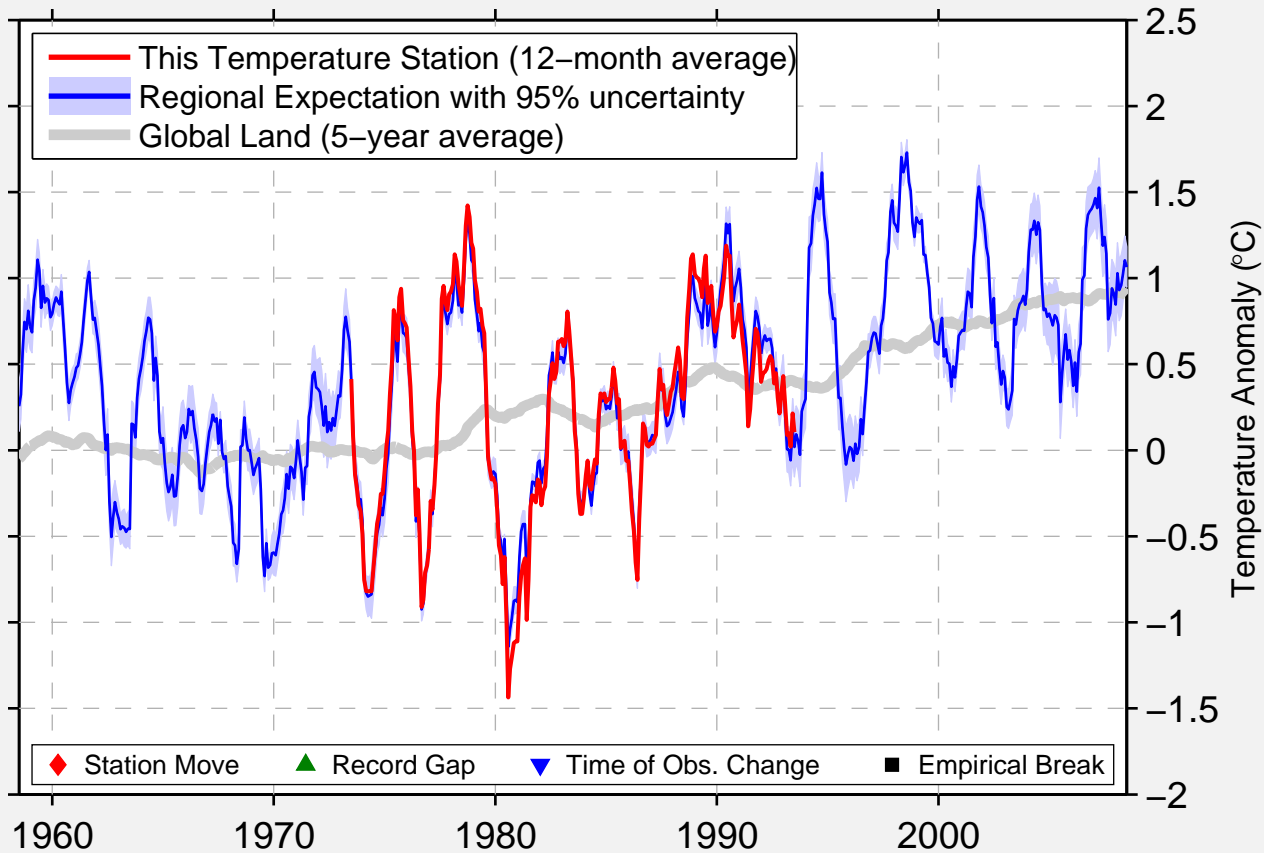

# ONYANG

36.780 N, 126.980 E (Korea, South)

Data Quality Controlled and Aligned at Breakpoints

Berkeley Earth