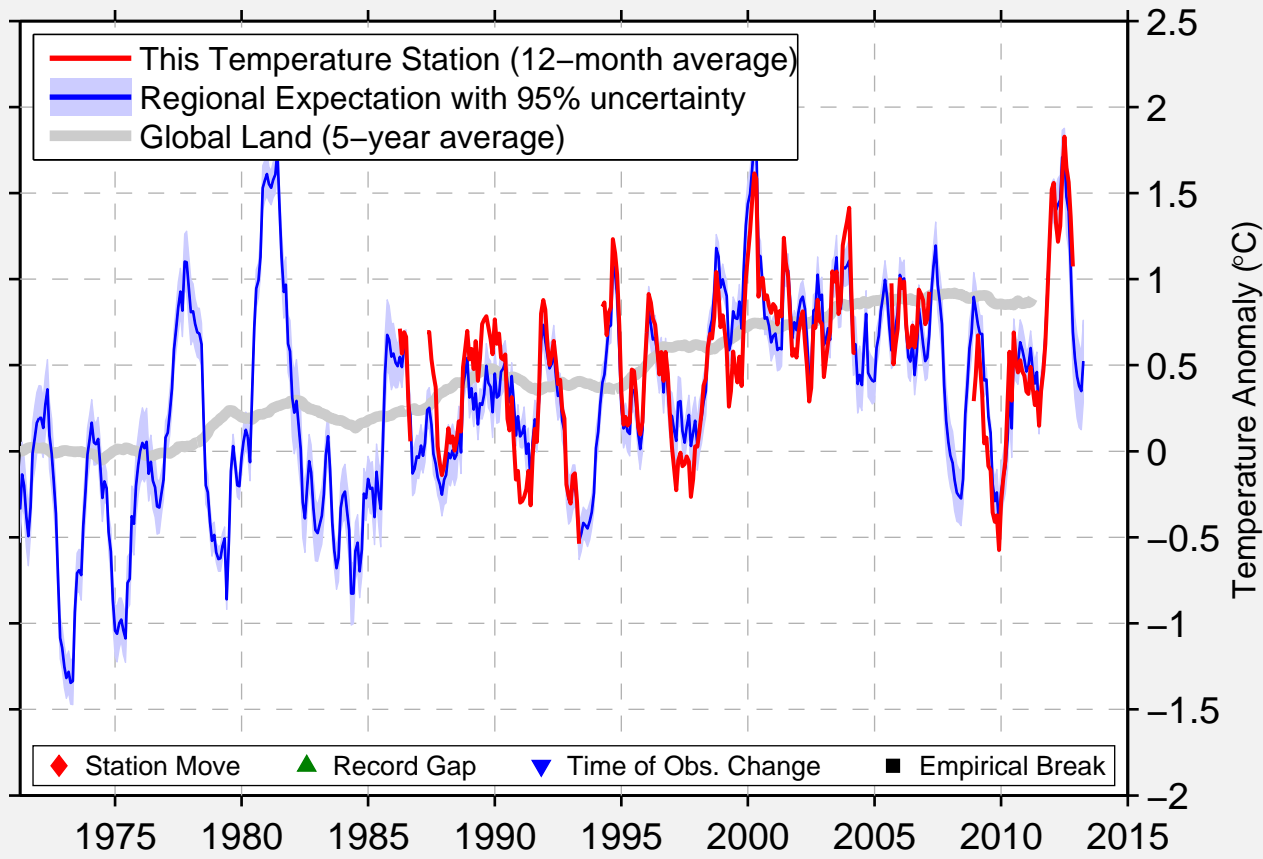

# NORTH LOST TRAIL

39.067 N, 107.150 W (United States)

Data Quality Controlled and Aligned at Breakpoints

Berkeley Earth