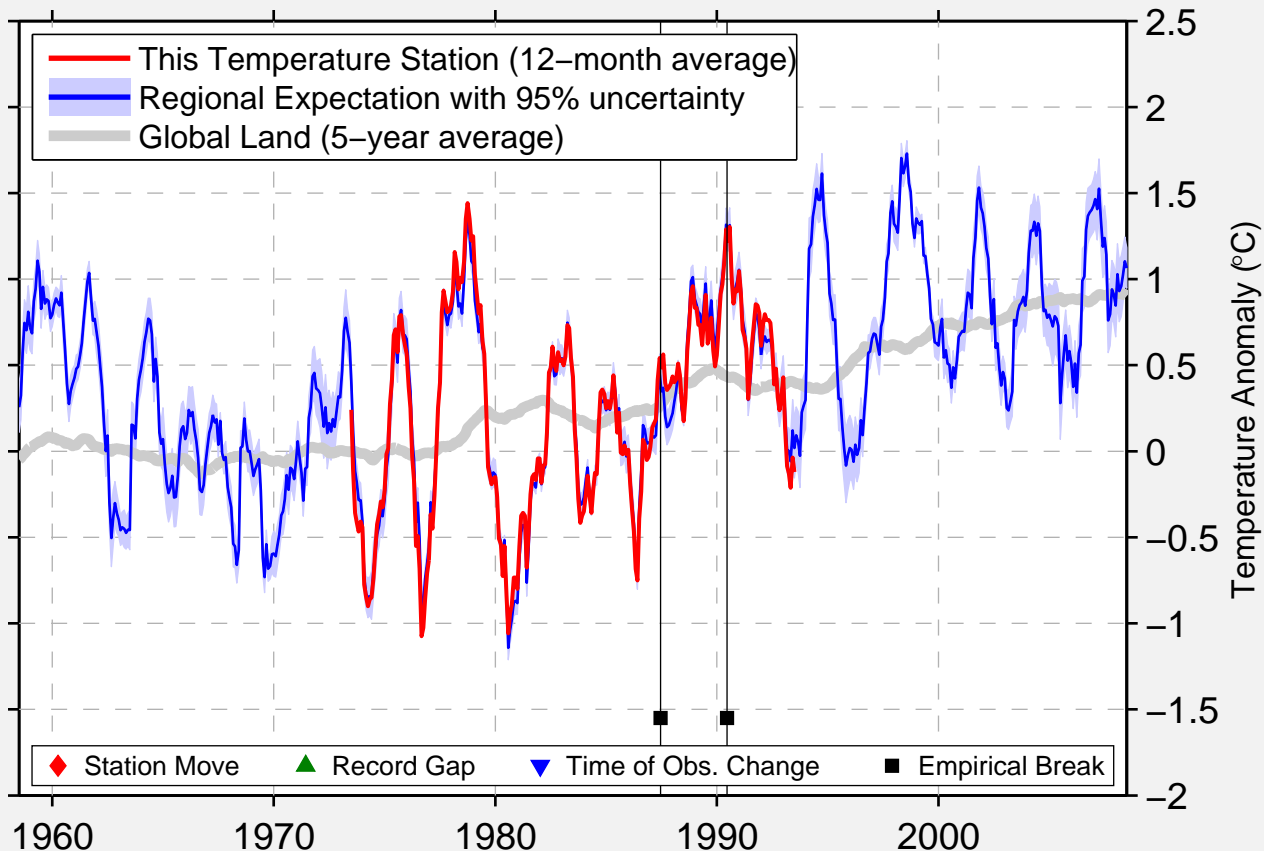

# CHOMCH'ON

36.620 N, 128.150 E (Korea, South)

Data Quality Controlled and Aligned at Breakpoints

Berkeley Earth