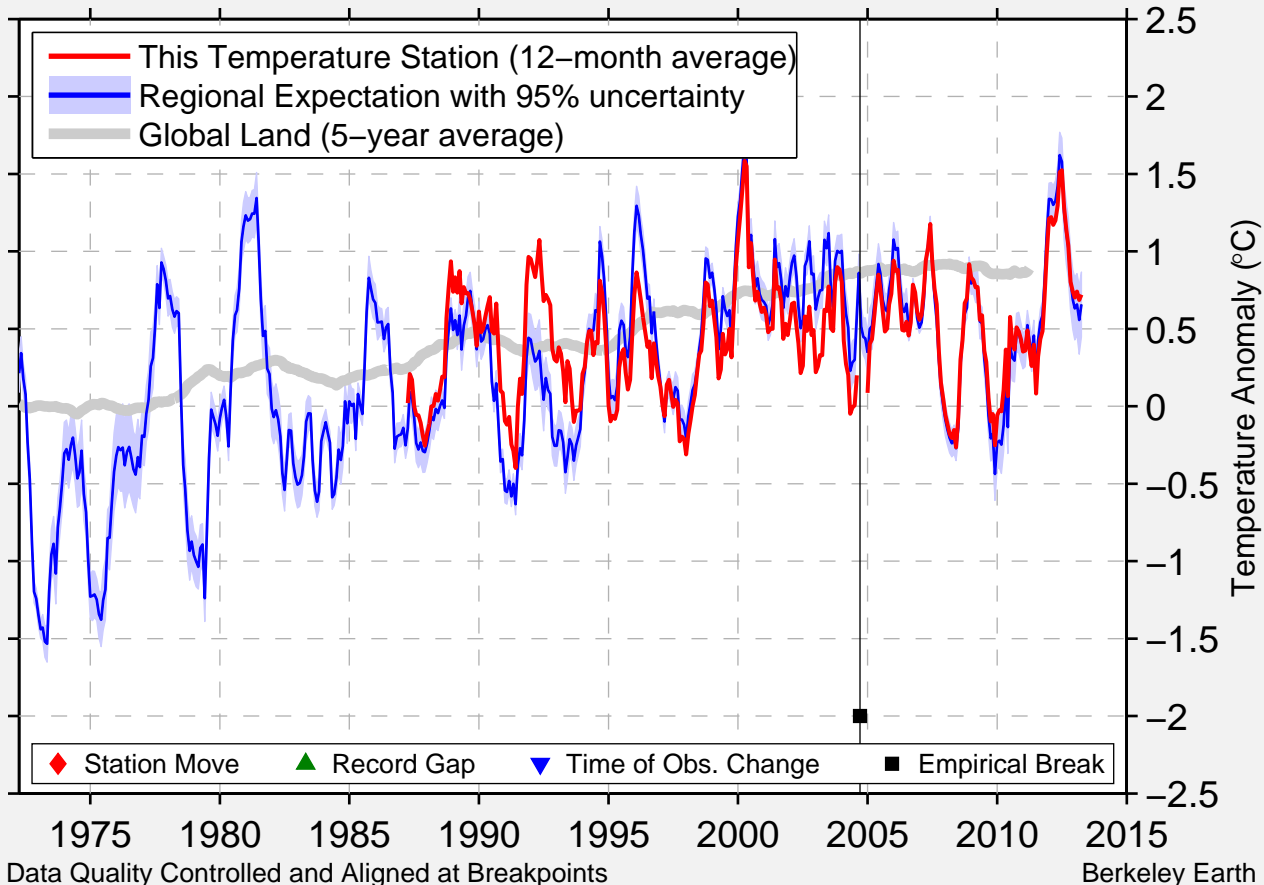

IDARADO

37.933 N, 107.667 W (United States)

Data Quality Controlled and Aligned at Breakpoints

Berkeley Earth