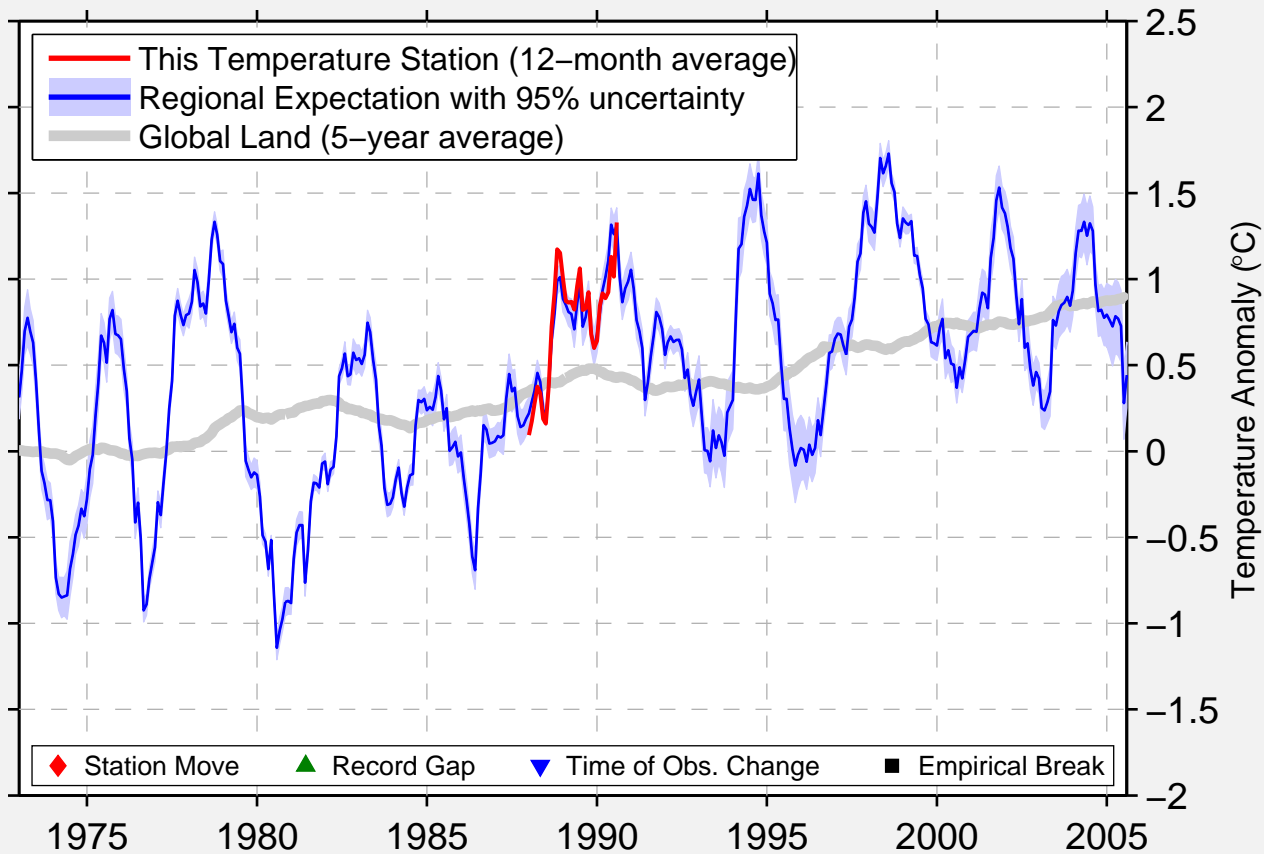

SONGMU (KOR-AFB)

36.567 N, 127.500 E (Korea, South)

Data Quality Controlled and Aligned at Breakpoints

Berkeley Earth