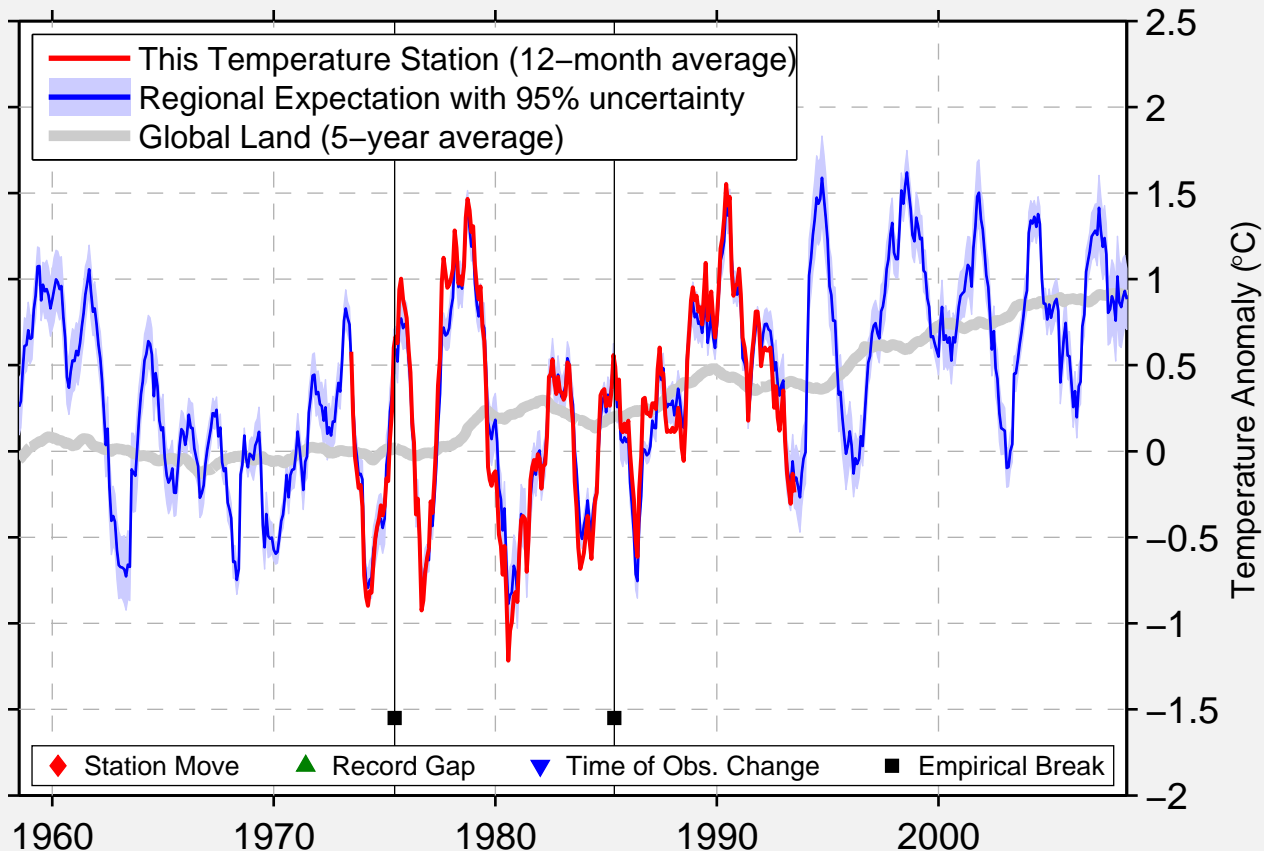

UISONG

36.350 N, 128.680 E (Korea, South)

Data Quality Controlled and Aligned at Breakpoints

Berkeley Earth