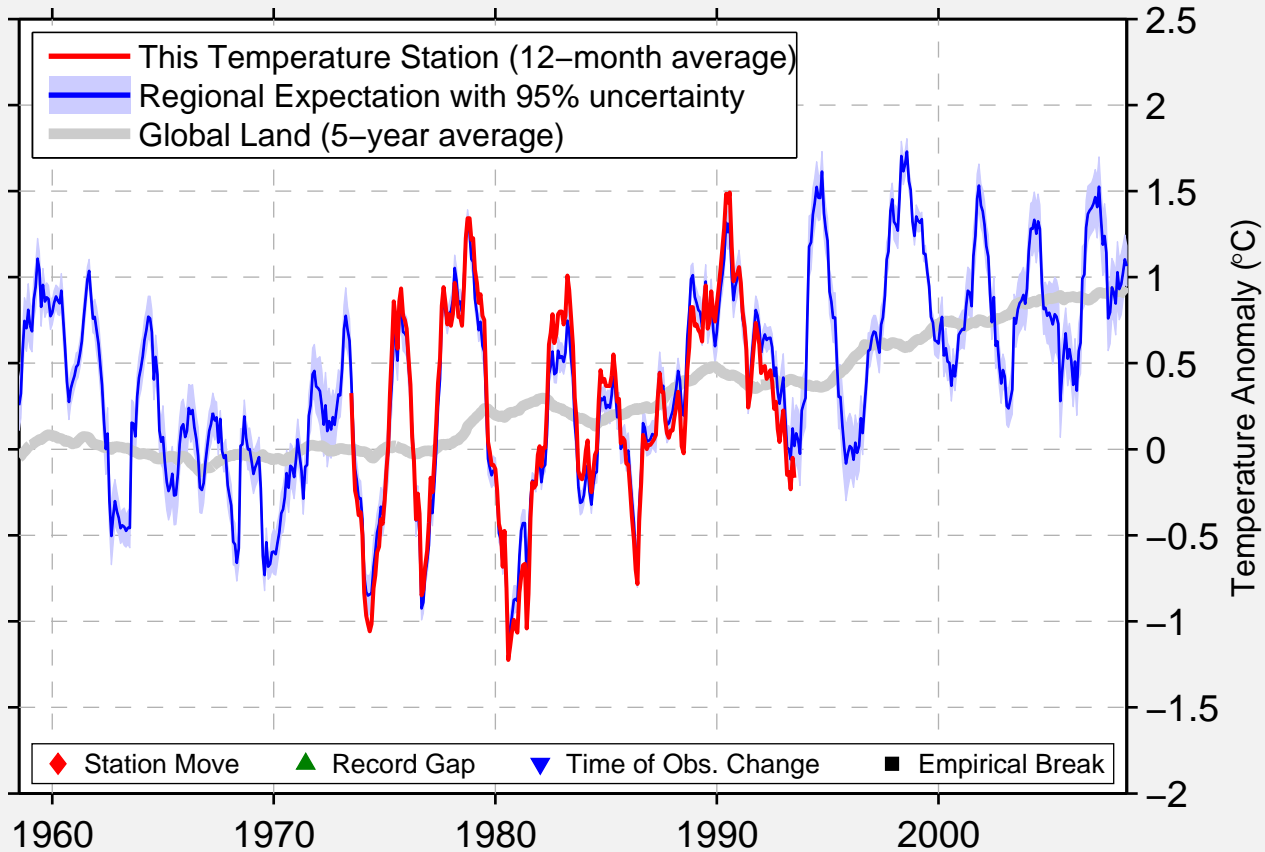

PUYO

36.270 N, 126.920 E (Korea, South)

Data Quality Controlled and Aligned at Breakpoints

Berkeley Earth