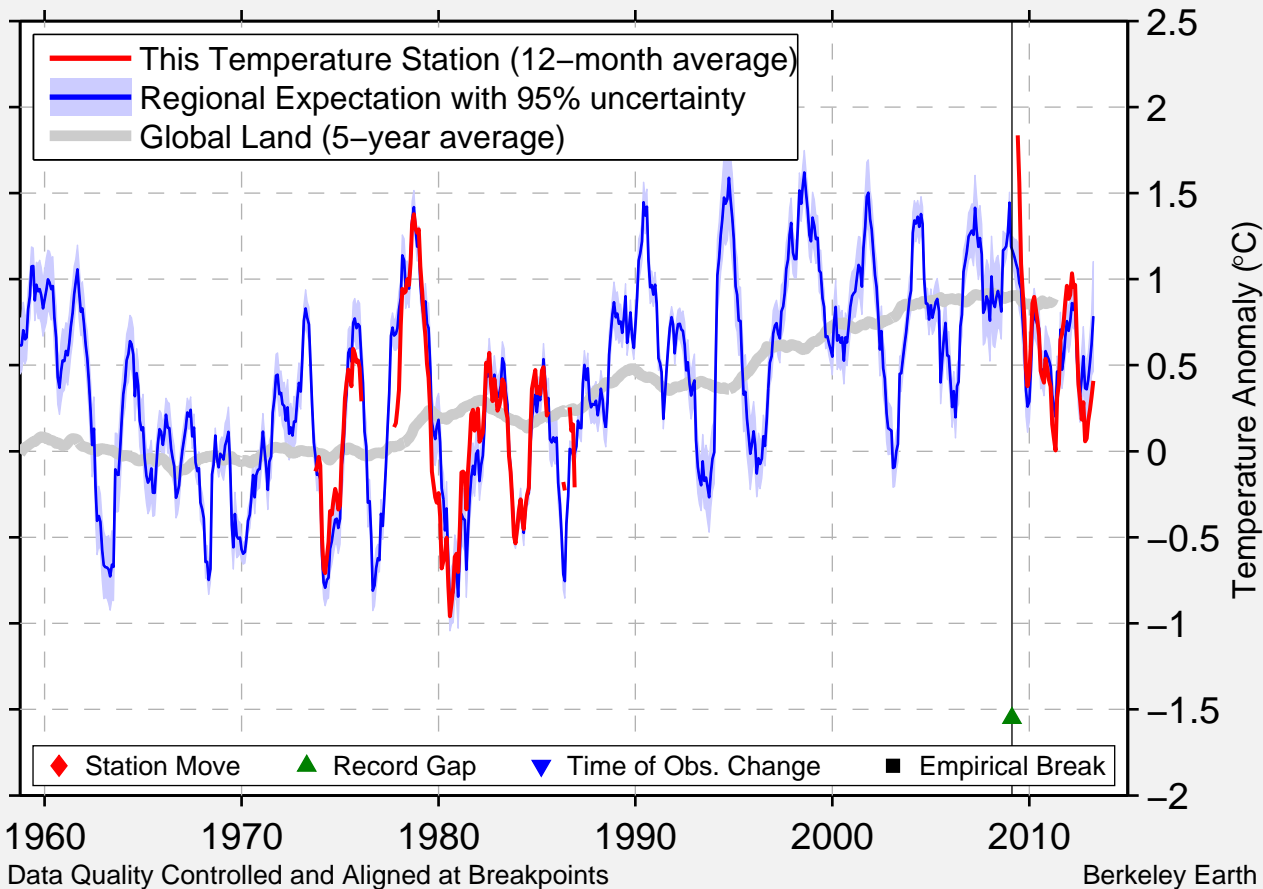

GUMI

36.124 N, 128.319 E (Korea, South)

Data Quality Controlled and Aligned at Breakpoints

Berkeley Earth