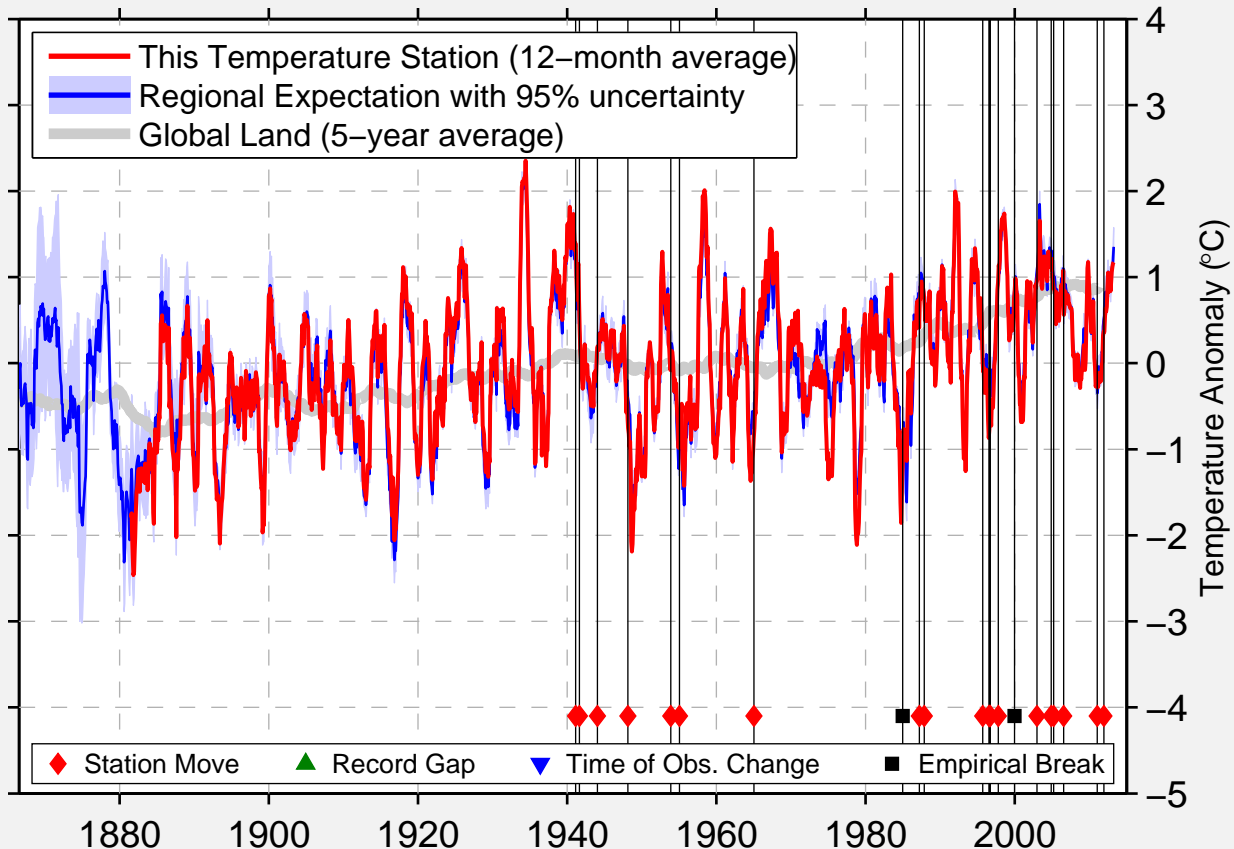

SPOKANE INTERNATIONAL AIRPORT

47.644 N, 117.522 W (United States)

Data Quality Controlled and Aligned at Breakpoints

Berkeley Earth