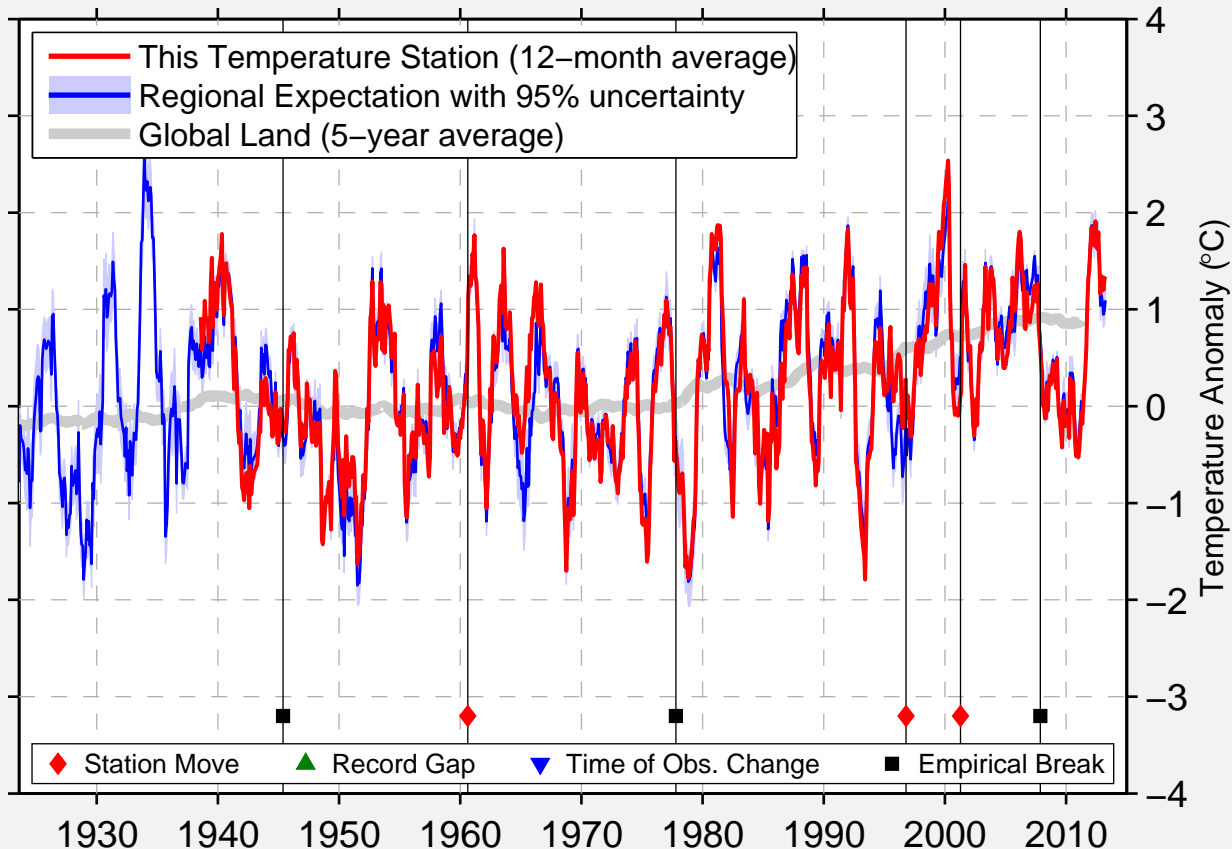

# LIVINGSTON MUNICIPAL ARPT

45.682 N, 110.491 W (United States)

Data Quality Controlled and Aligned at Breakpoints

Berkeley Earth