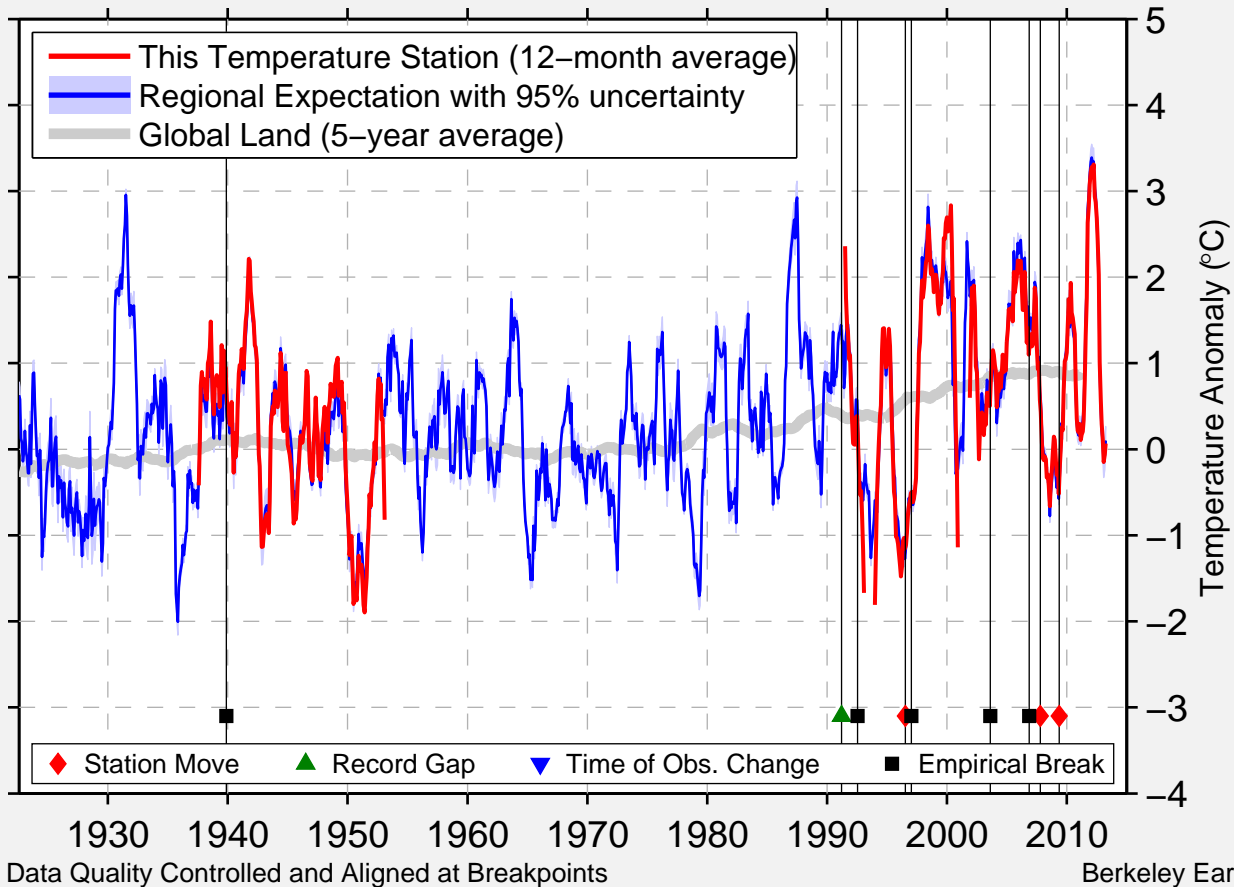

# ST PAUL DOWNTOWN AP

44.933 N, 93.062 W (United States)

Data Quality Controlled and Aligned at Breakpoints

Berkeley Earth