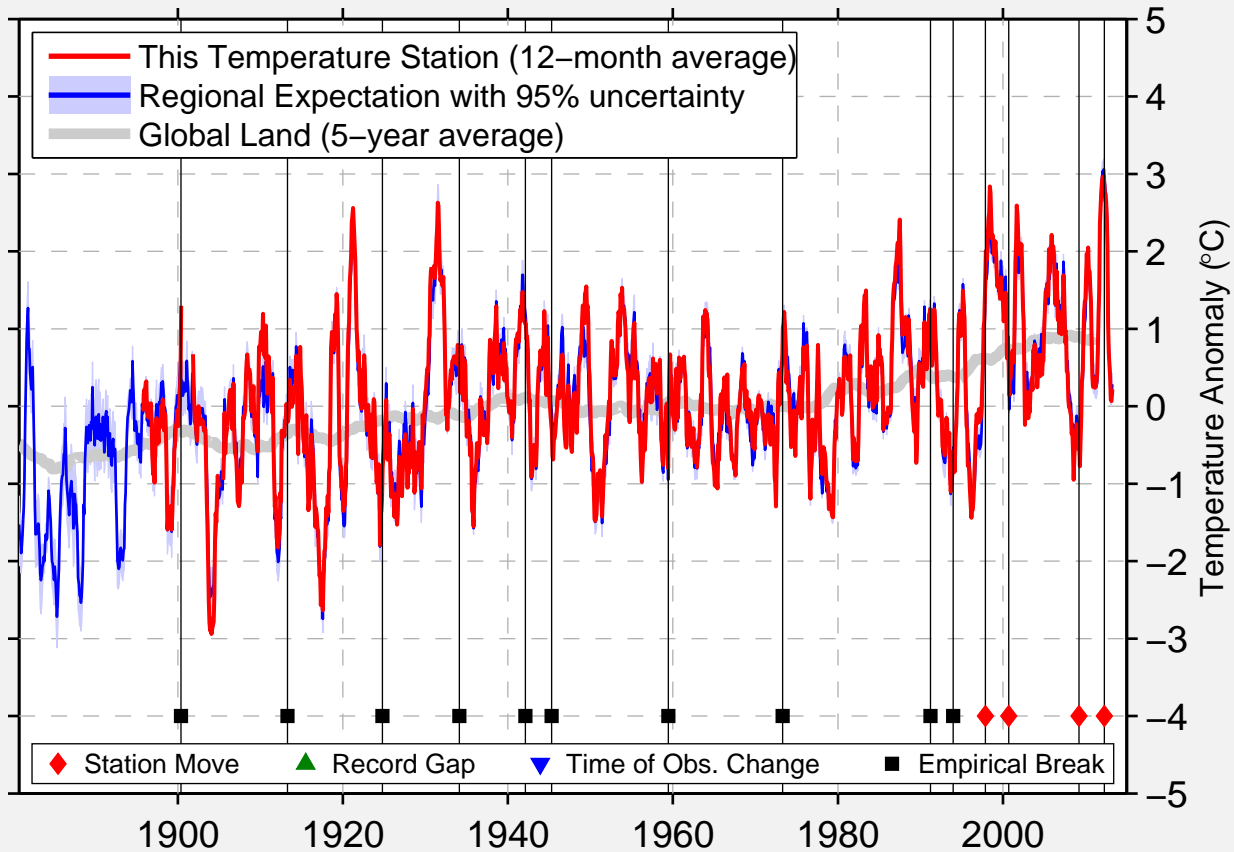

WAUSAU USA  
44.919 N, 89.626 W (United States)

Data Quality Controlled and Aligned at Breakpoints

Berkeley Earth