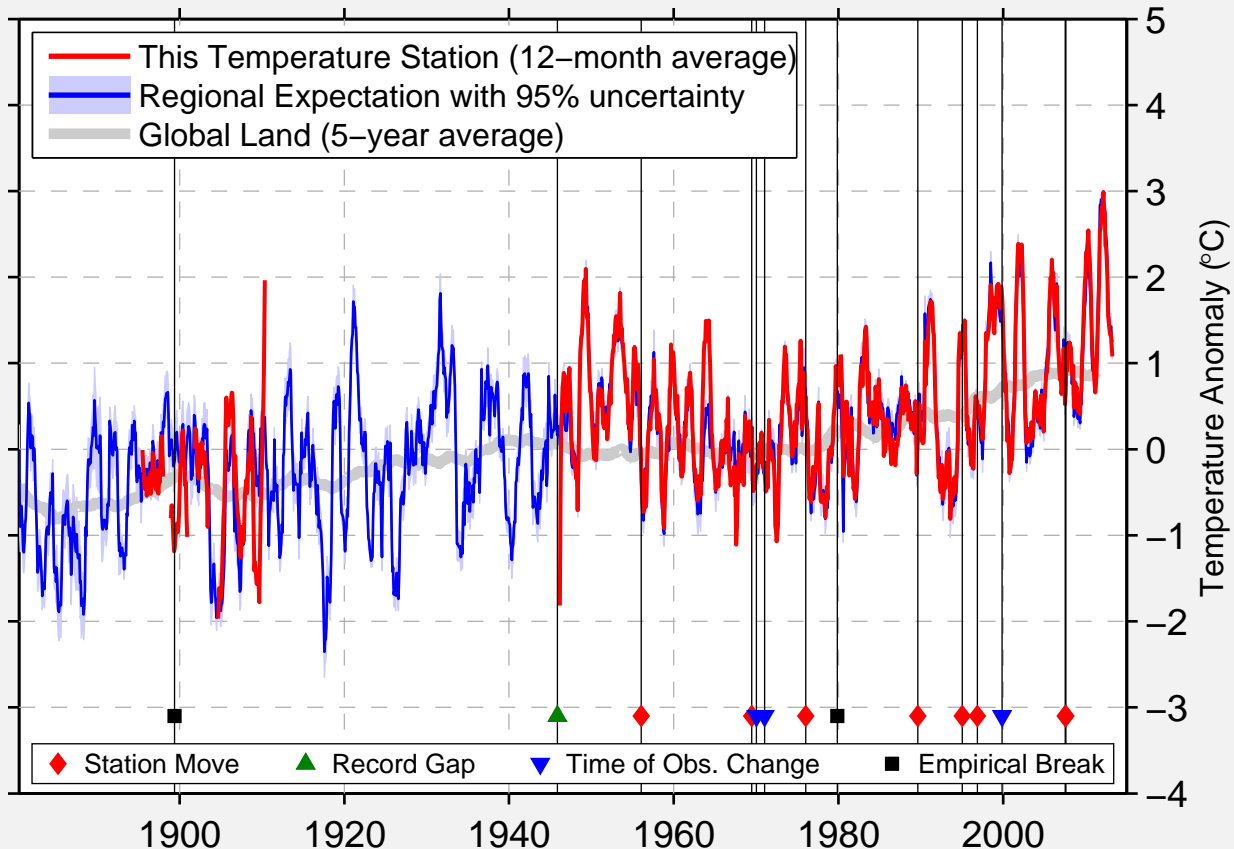

PLATTSBURGH INTL AP

44.639 N, 73.386 W (United States)

Data Quality Controlled and Aligned at Breakpoints

Berkeley Earth