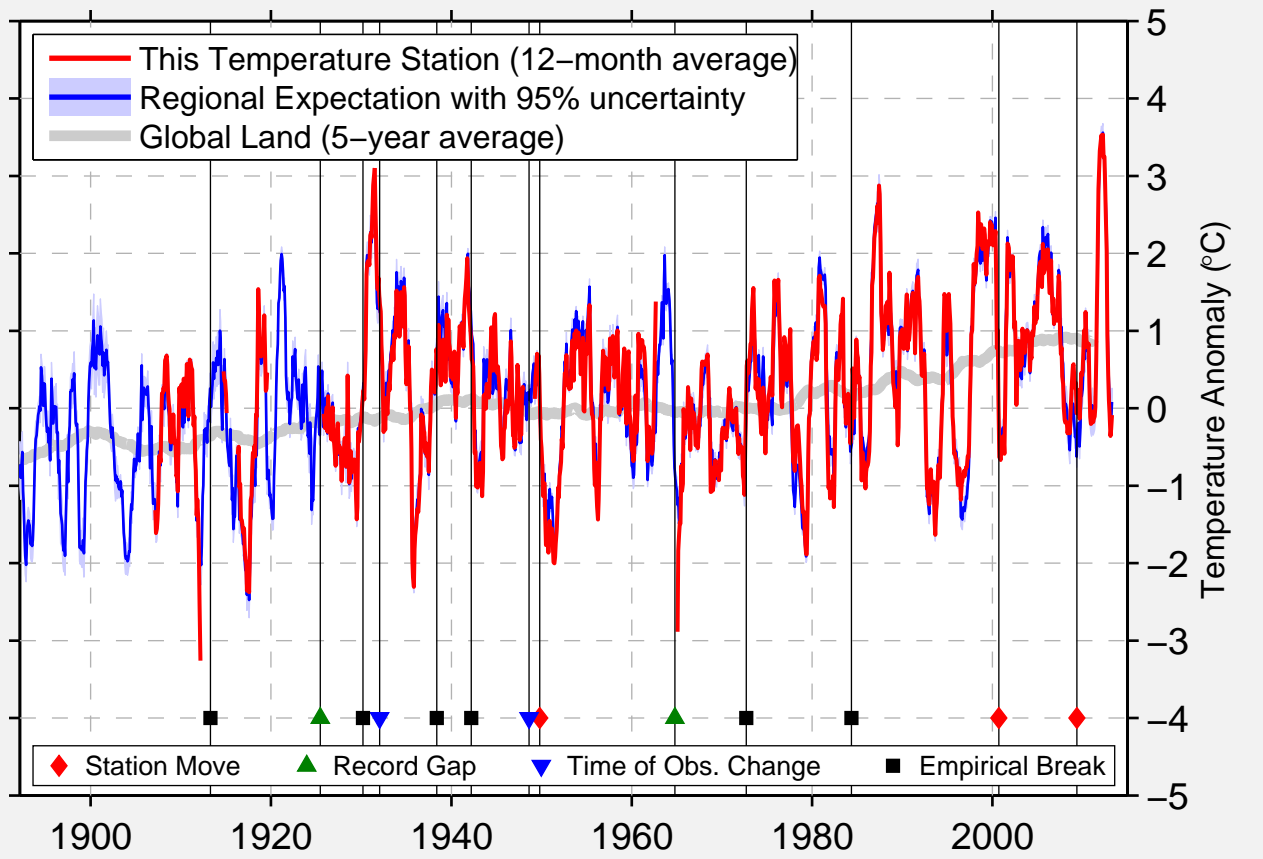

REDWOOD FALLS MUNI ARPT

44.550 N, 95.082 W (United States)

Data Quality Controlled and Aligned at Breakpoints

Berkeley Earth