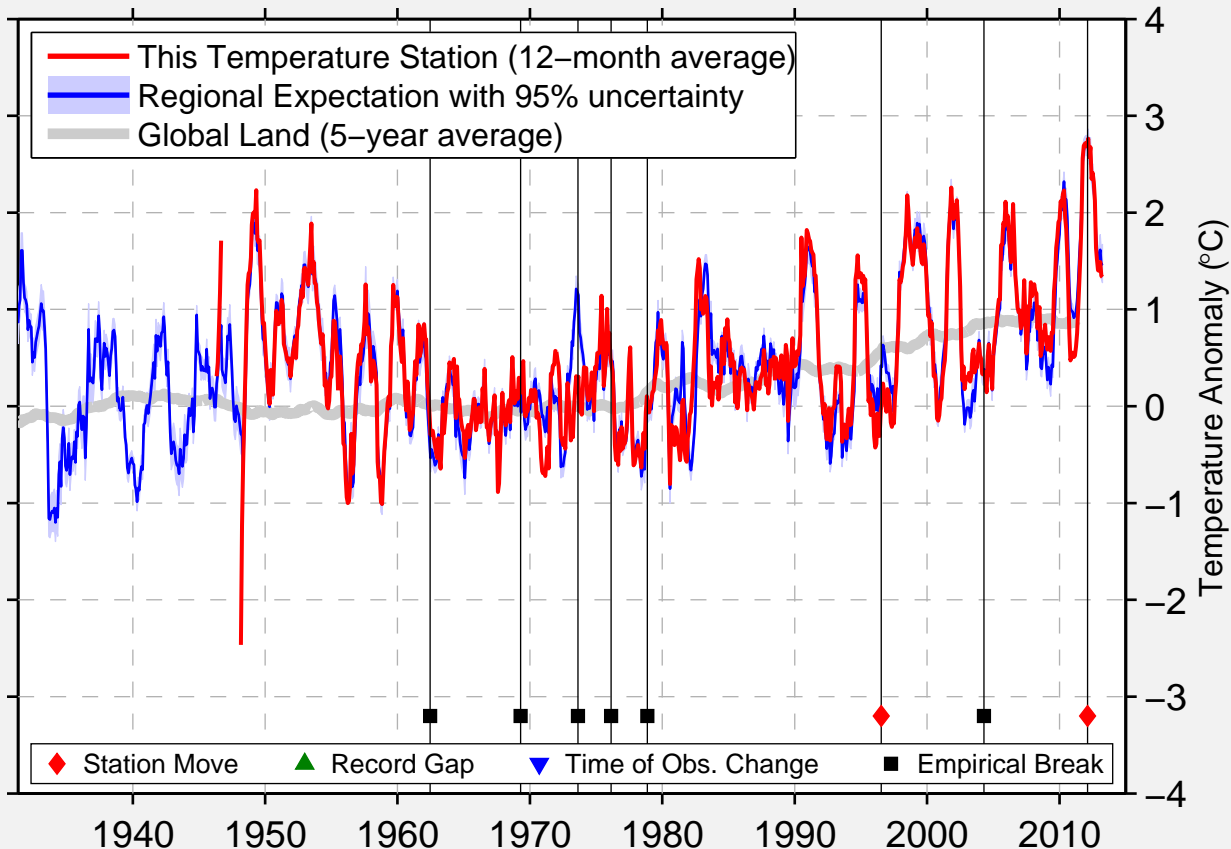

# BARRE MONTPELIER AP

44.200 N, 72.571 W (United States)

Data Quality Controlled and Aligned at Breakpoints

Berkeley Earth