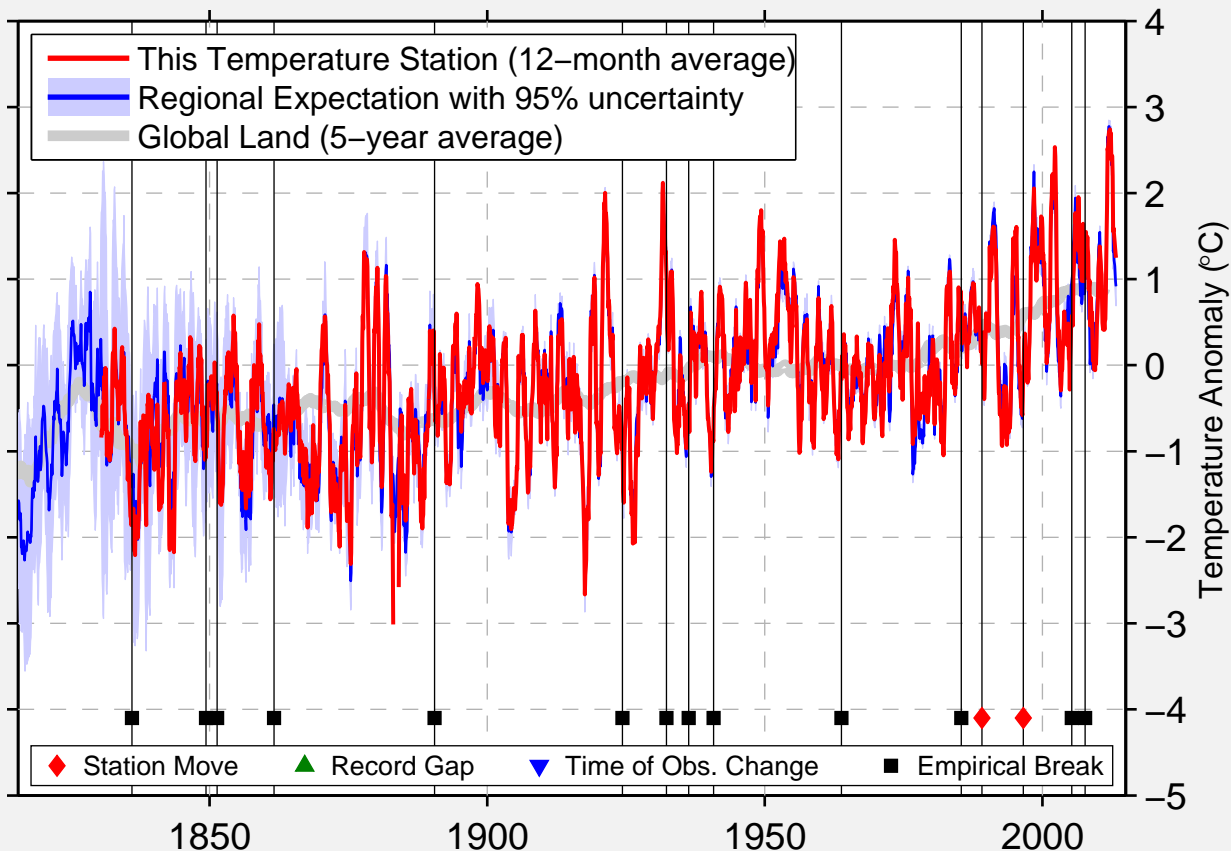

# ROCHESTER/ROCHESTER-MONROE CO., NY.

43.125 N, 77.668 W (United States)

Data Quality Controlled and Aligned at Breakpoints

Berkeley Earth