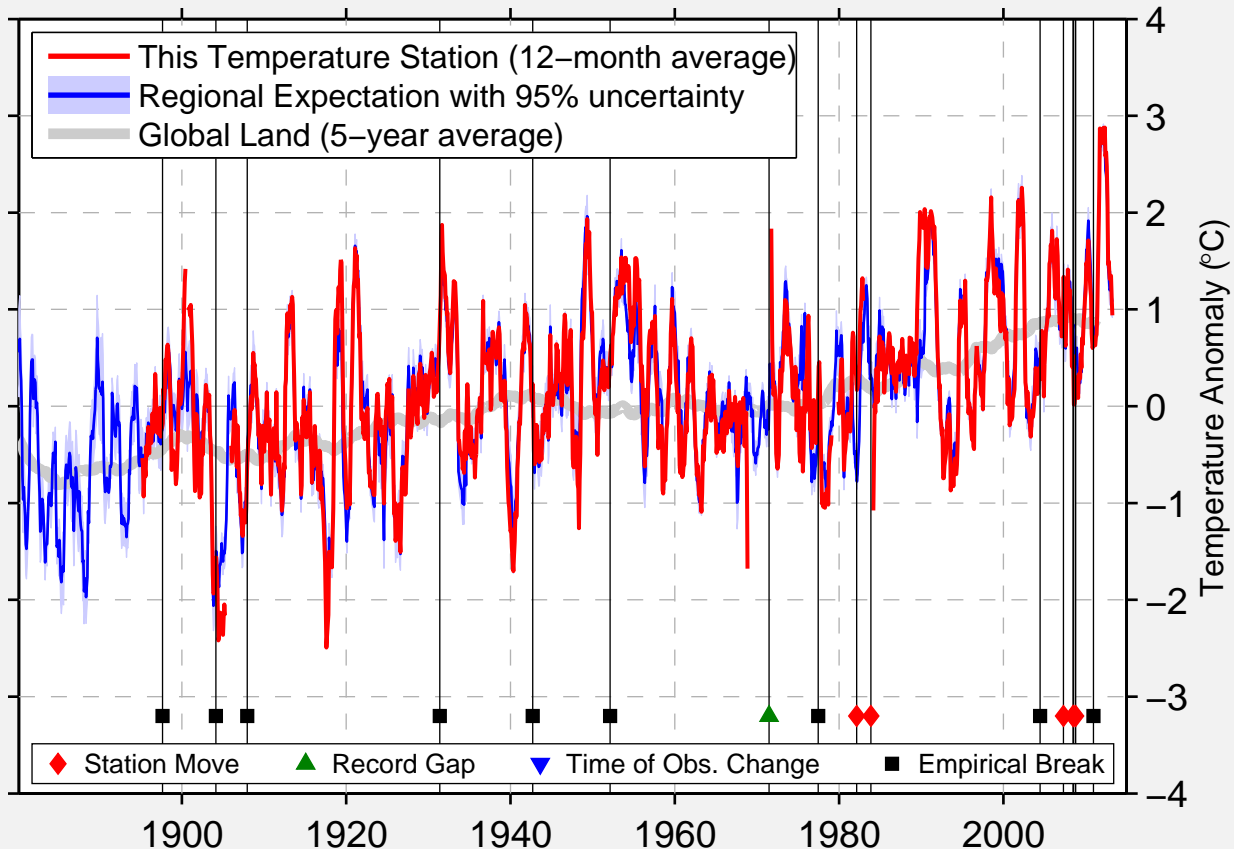

ONEONTA STATE UNIV

42.485 N, 75.013 W (United States)

Data Quality Controlled and Aligned at Breakpoints

Berkeley Earth