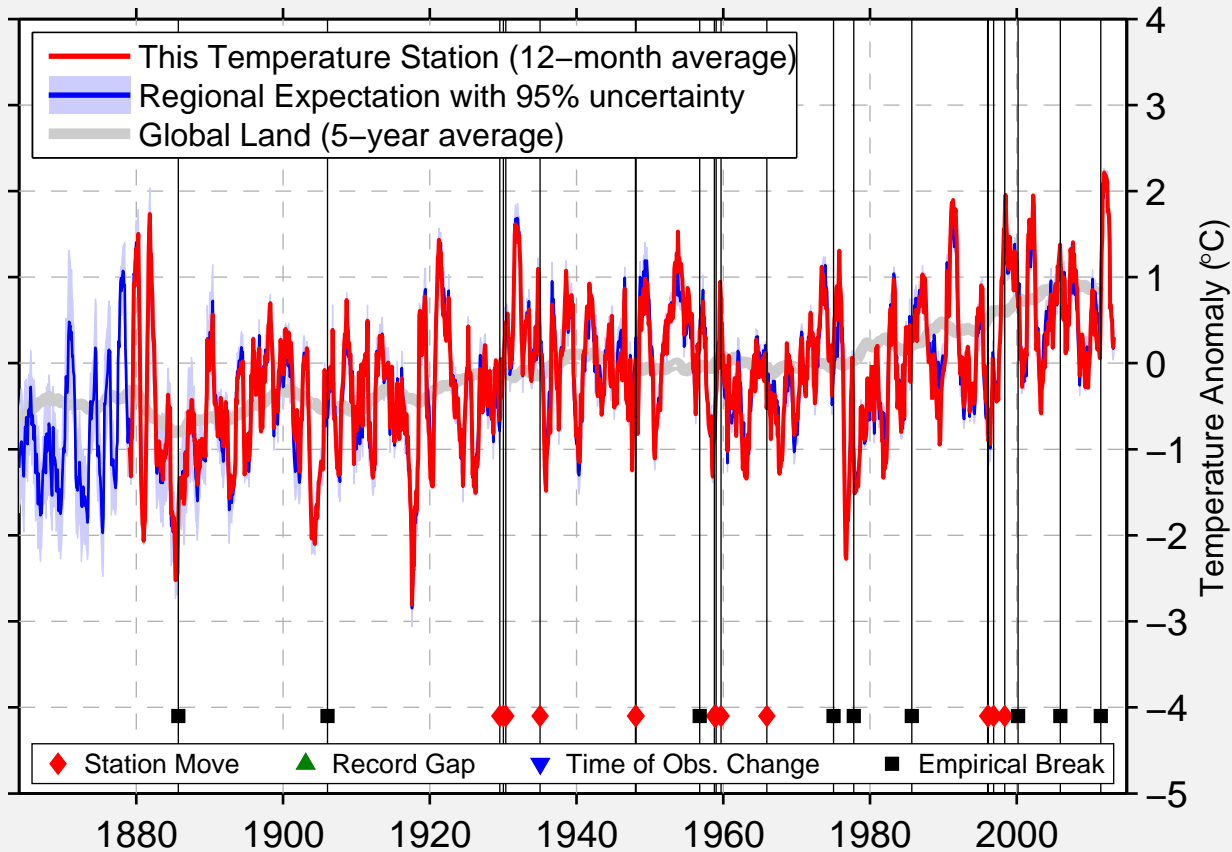

COLUMBUS PORT COLUMBUS INTL AP

39.996 N, 83.367 W (United States)

Data Quality Controlled and Aligned at Breakpoints

Berkeley Earth