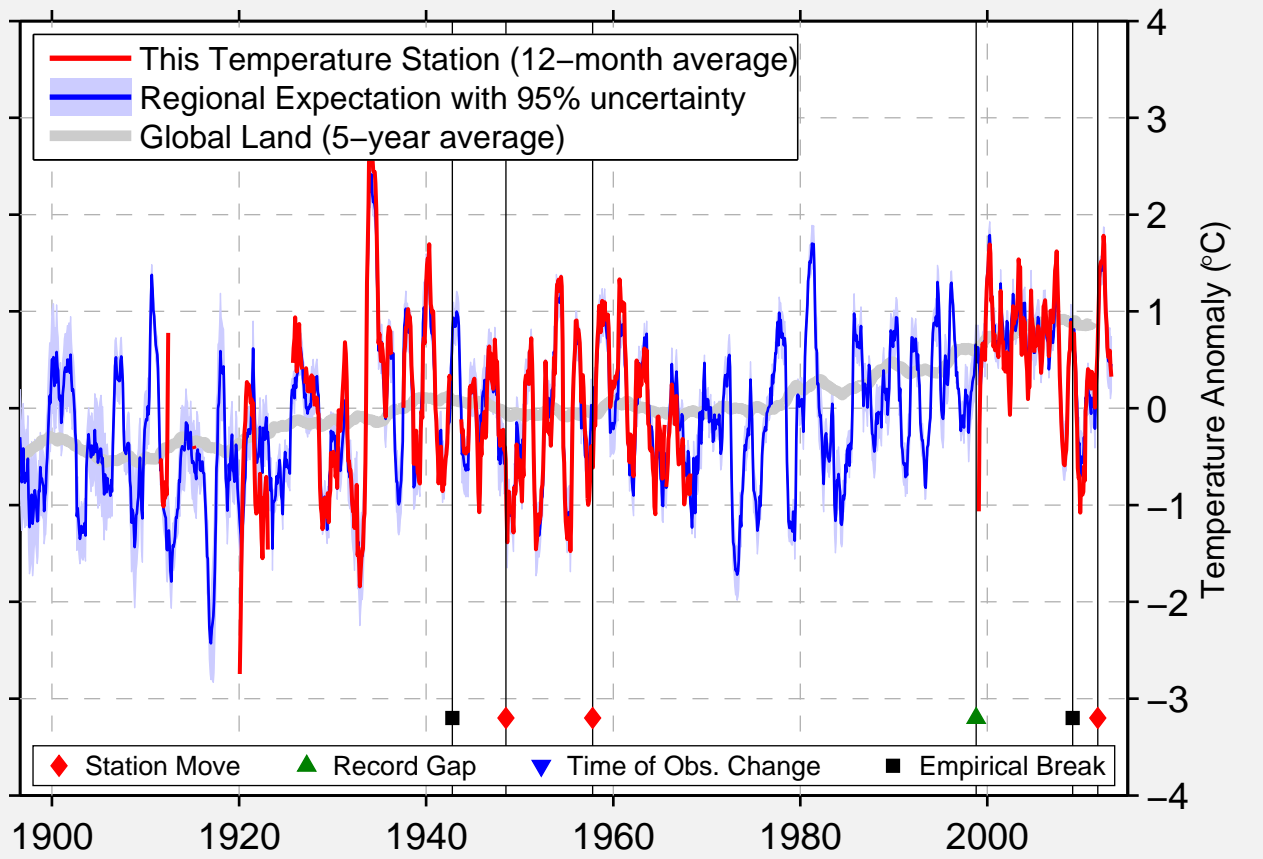

PRICE CARBON CO AP

39.612 N, 110.792 W (United States)

Data Quality Controlled and Aligned at Breakpoints

Berkeley Earth