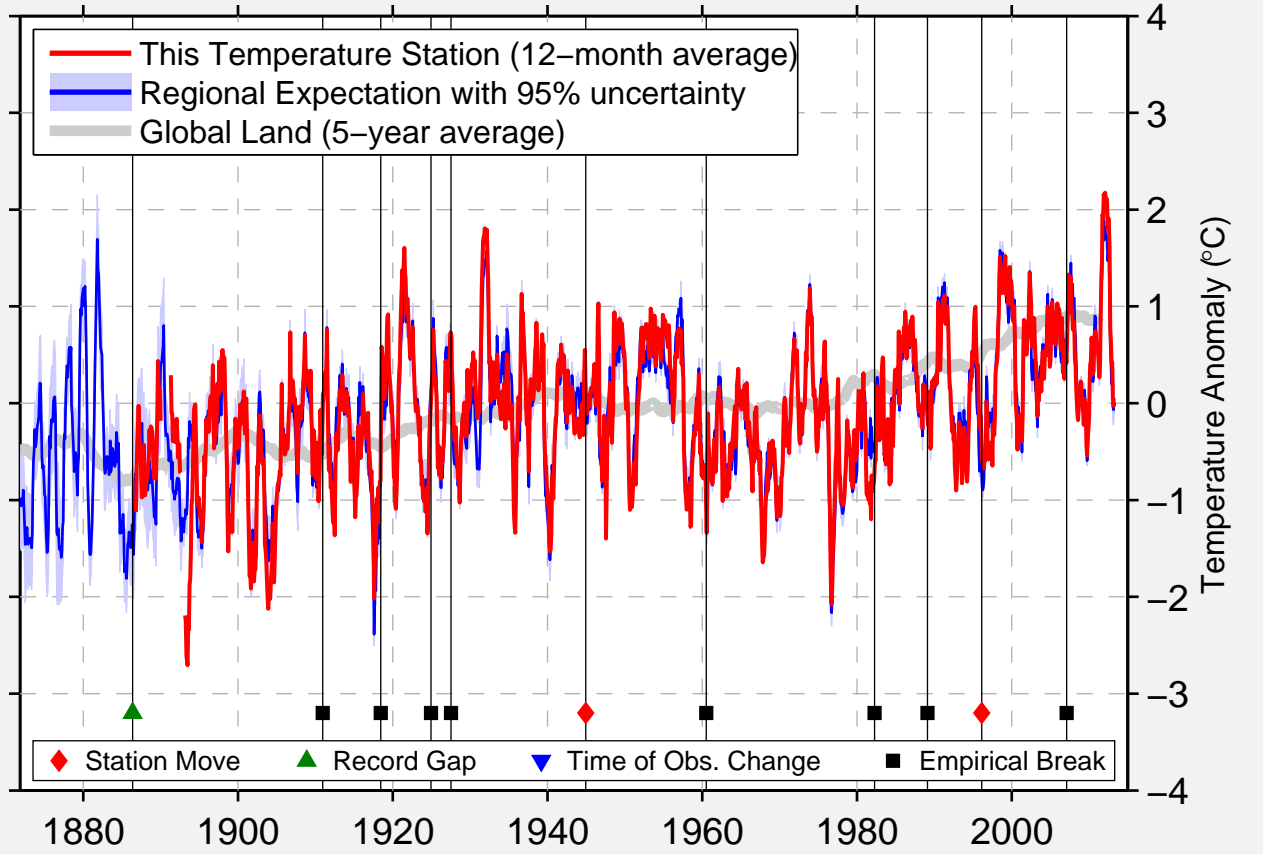

BOWLING GREEN WARREN CNTY AP

36.972 N, 86.433 W (United States)

Data Quality Controlled and Aligned at Breakpoints

Berkeley Earth