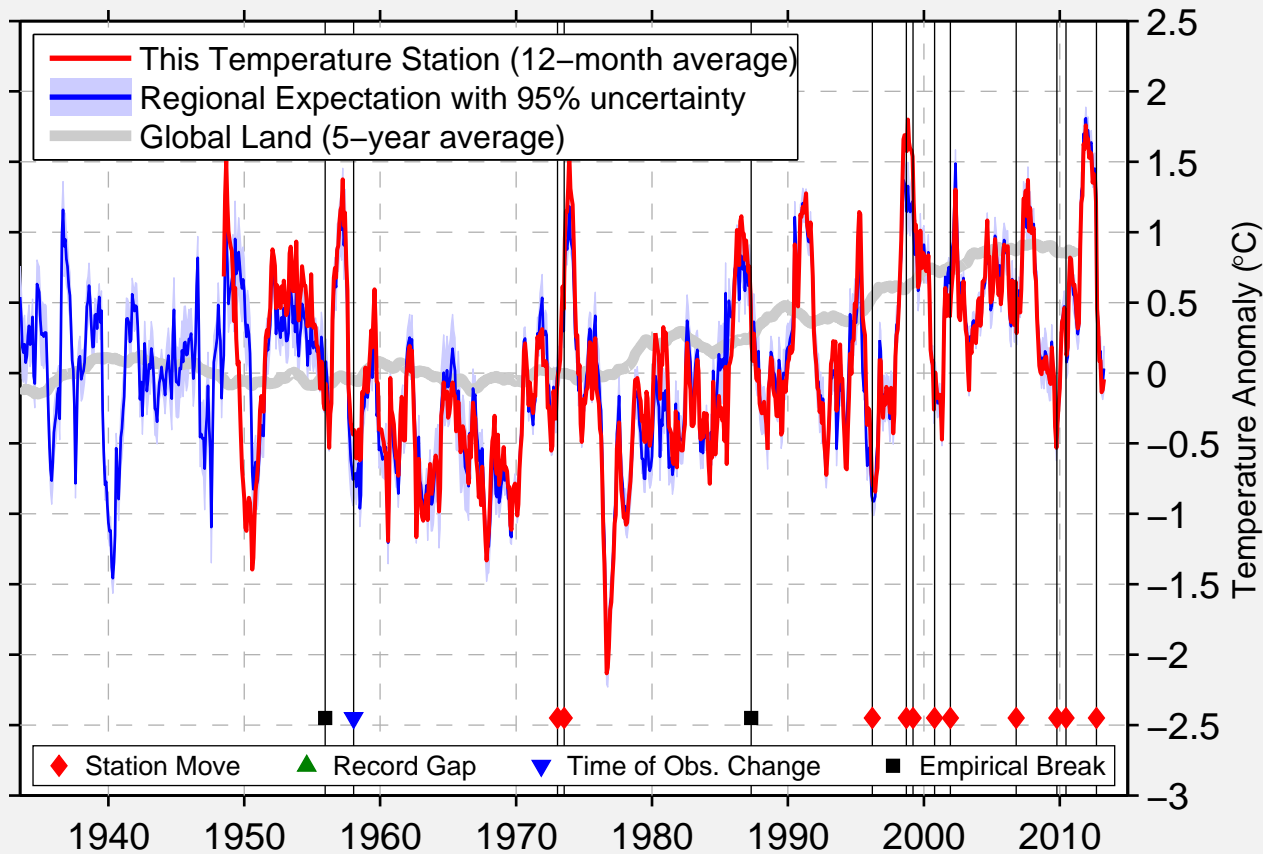

OAK RIDGE ASOS

36.016 N, 84.233 W (United States)

Data Quality Controlled and Aligned at Breakpoints

Berkeley Earth