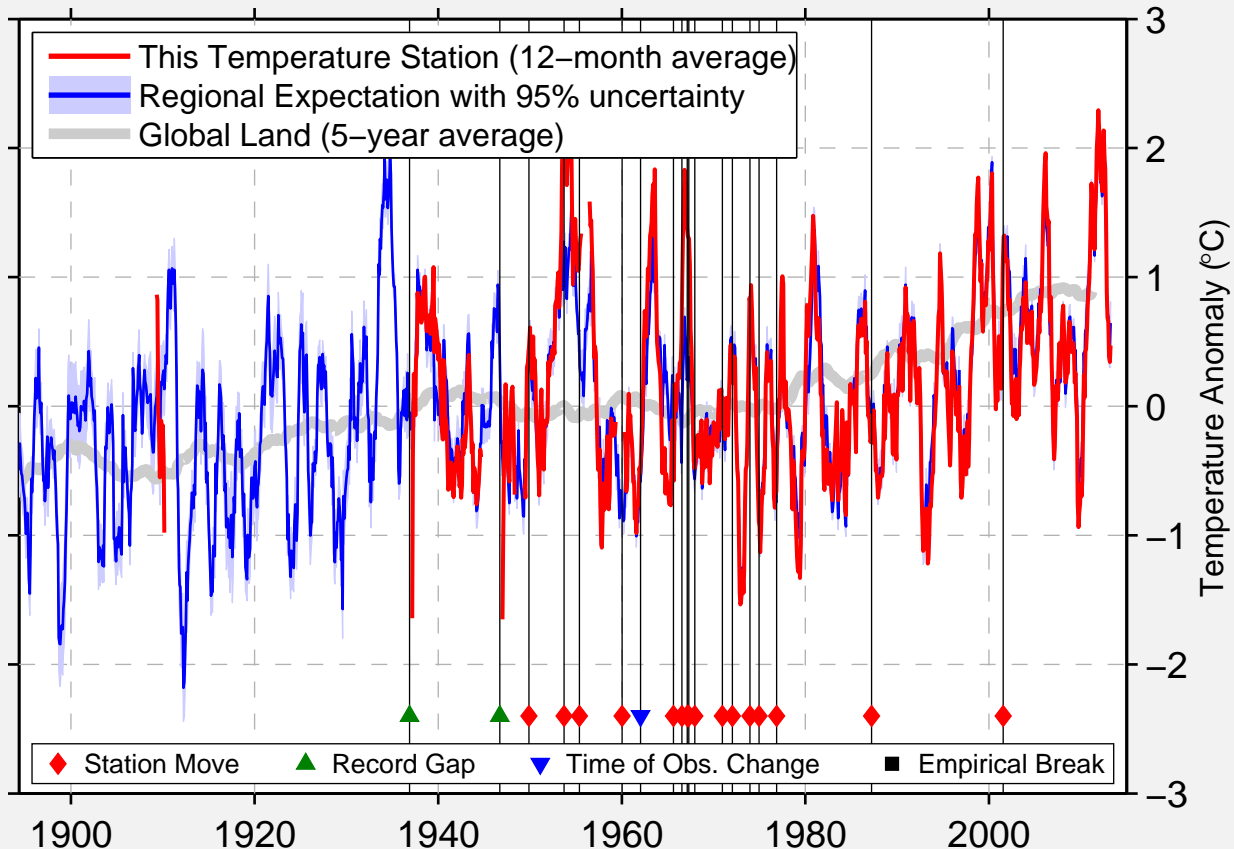

# PAMPA WB AP

35.550 N, 100.958 W (United States)

Data Quality Controlled and Aligned at Breakpoints

Berkeley Earth