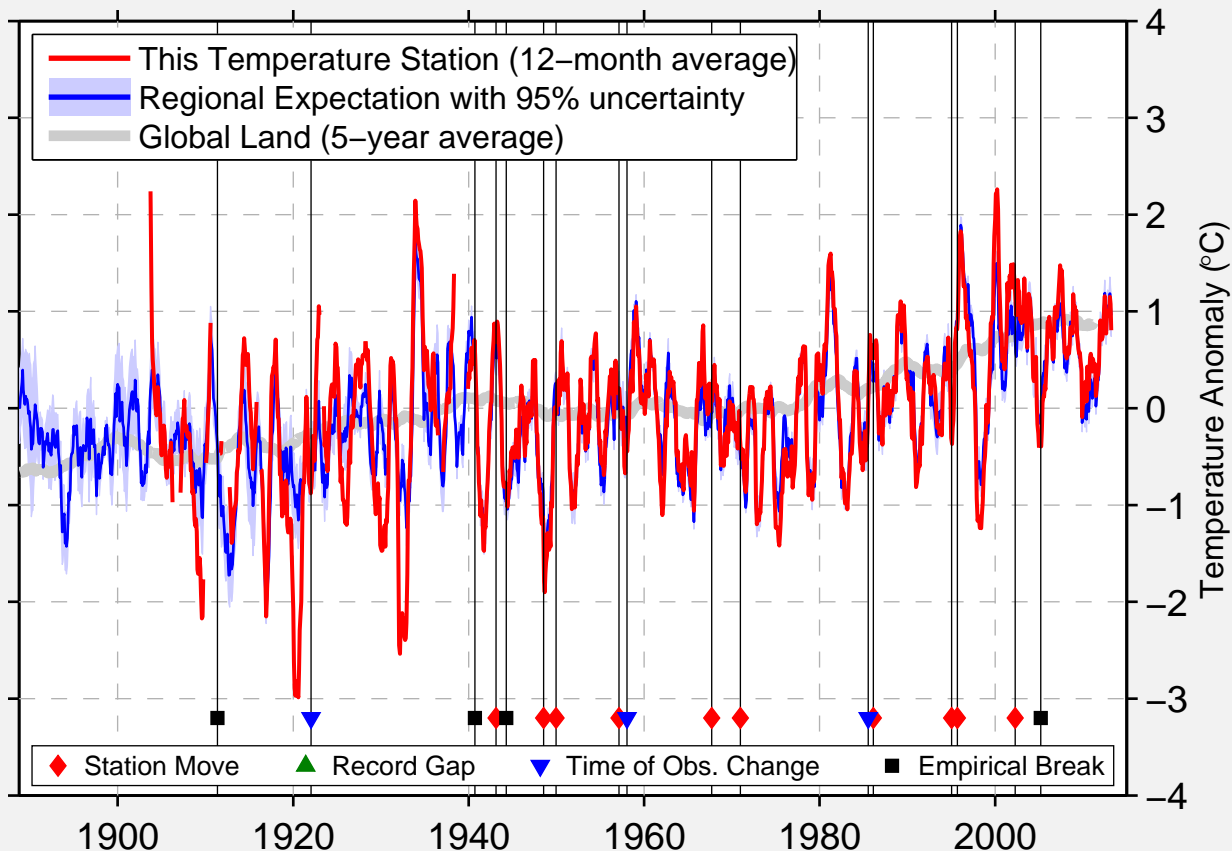

KINGMAN/MOHAVE COUNTY A., AZ.

35.221 N, 113.991 W (United States)

Data Quality Controlled and Aligned at Breakpoints

Berkeley Earth