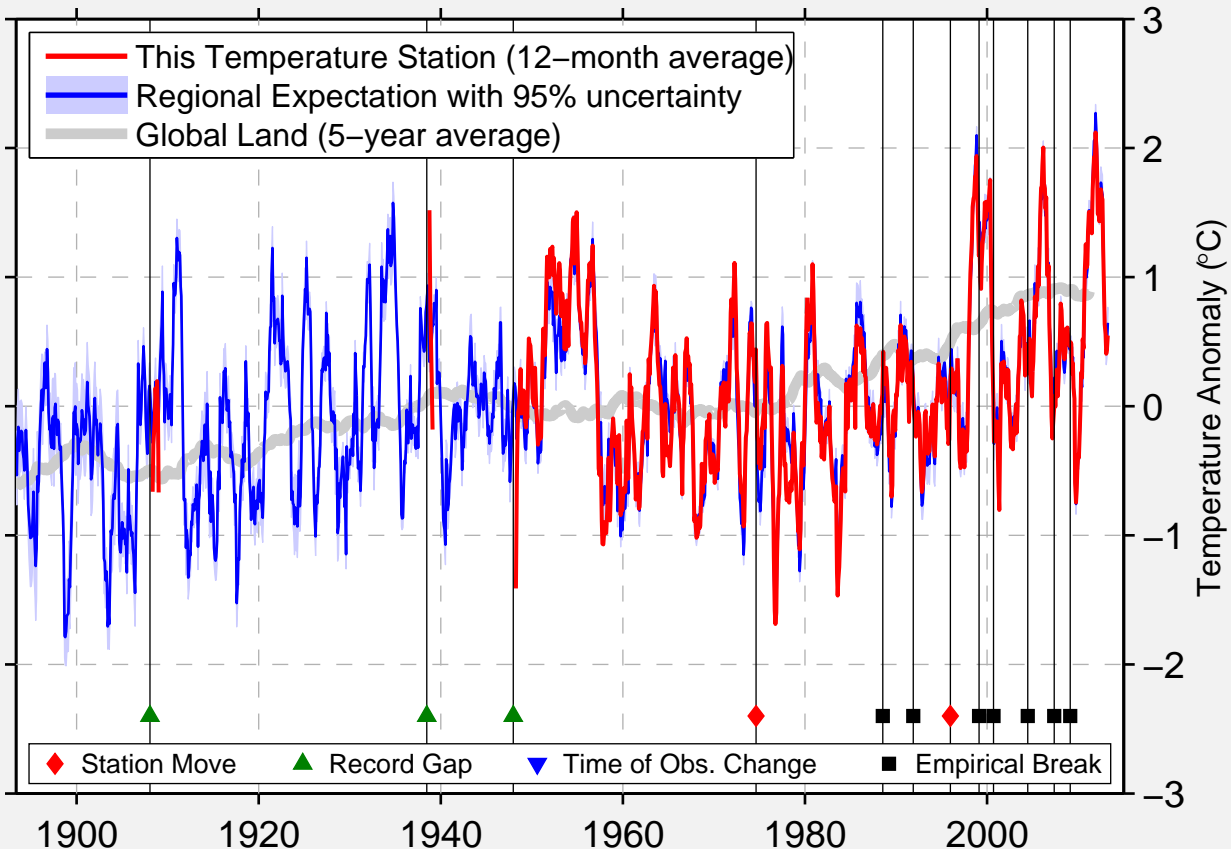

DALLAS-FORT WORTH/FORT WORTH REG. AIRPORT, TX.

32.866 N, 97.039 W (United States)

Data Quality Controlled and Aligned at Breakpoints

Berkeley Earth