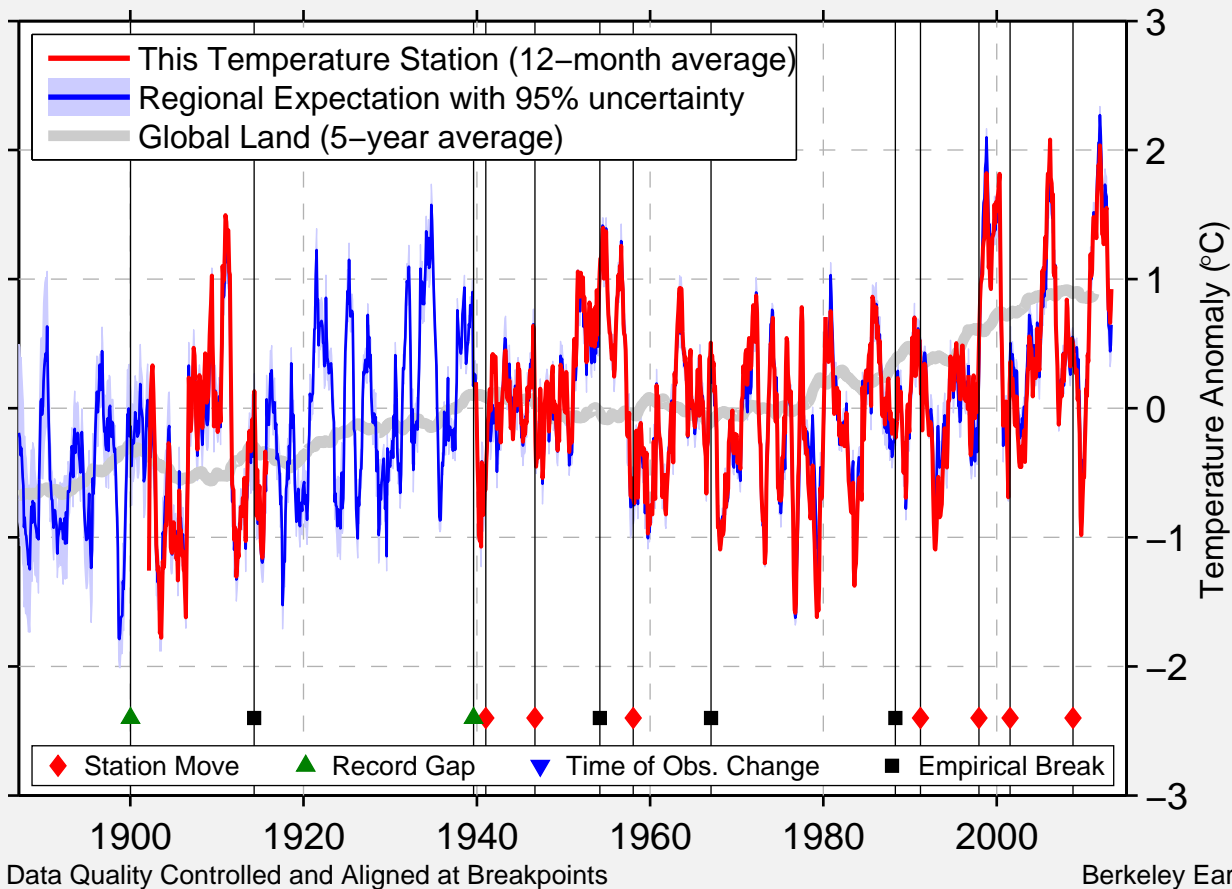

DALLAS, TX, DALLAS LOVE FIELD ARPT

32.809 N, 96.819 W (United States)

Data Quality Controlled and Aligned at Breakpoints

Berkeley Earth