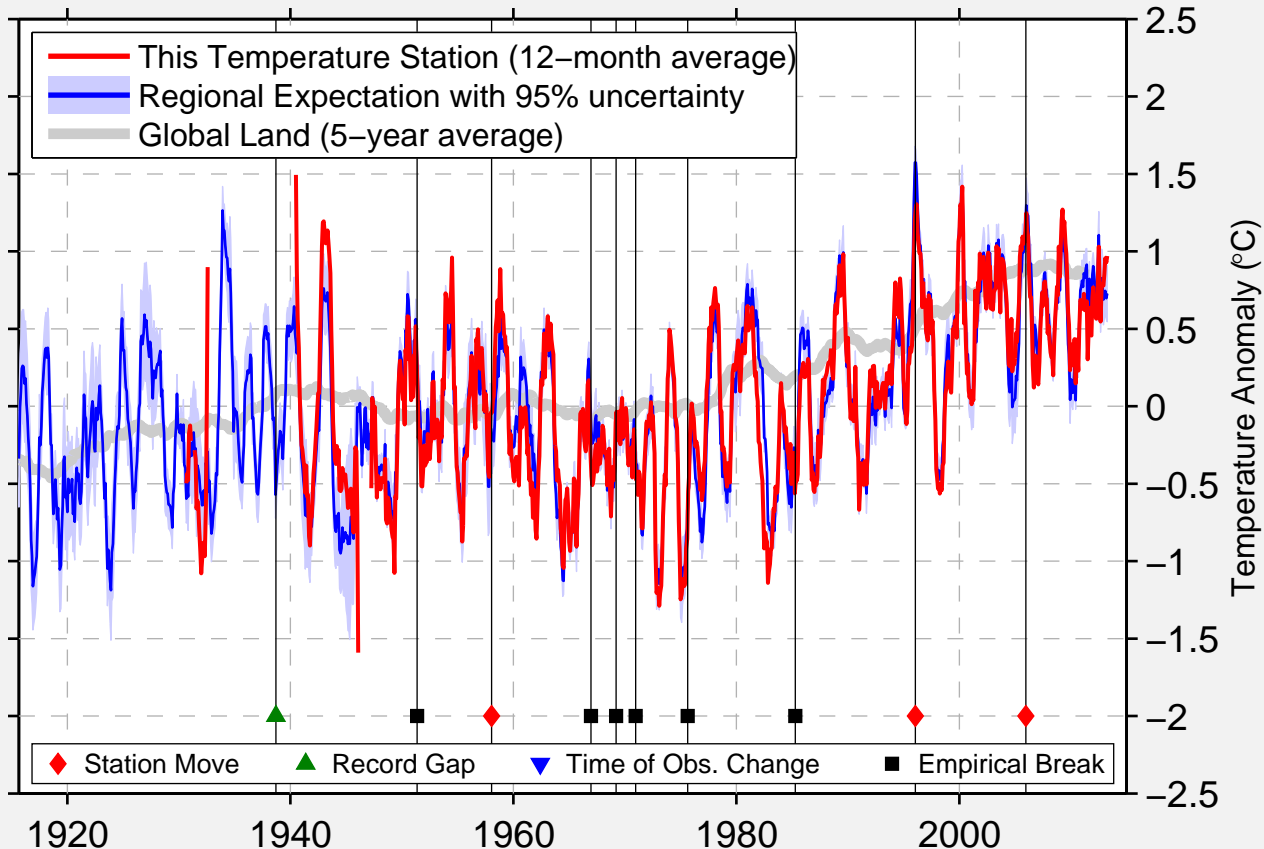

TUCSON INTERNATIONAL AP

32.112 N, 110.878 W (United States)

Data Quality Controlled and Aligned at Breakpoints

Berkeley Earth