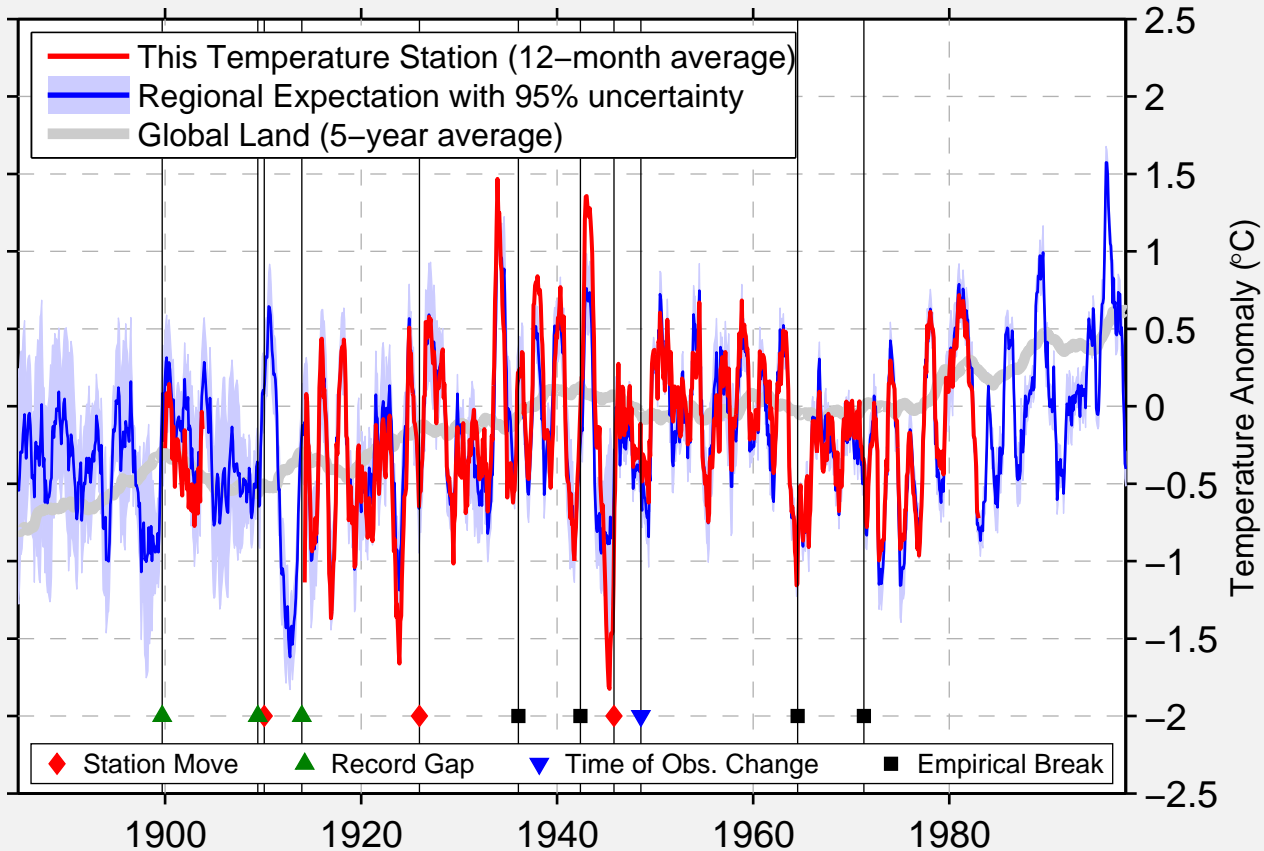

# NOGALES OLD NOGALES

31.338 N, 110.937 W (United States)

Data Quality Controlled and Aligned at Breakpoints

Berkeley Earth