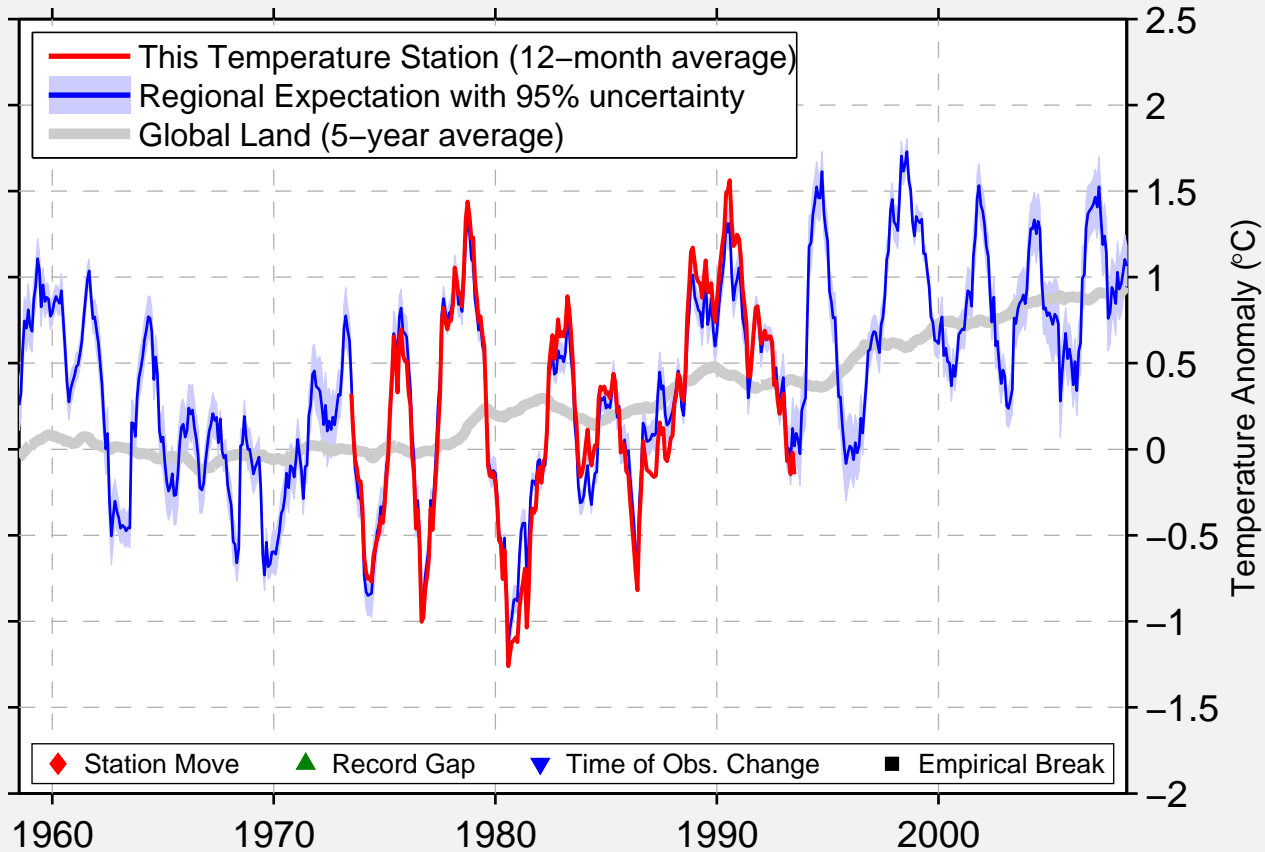

PUAN

35.720 N, 126.700 E (Korea, South)

Data Quality Controlled and Aligned at Breakpoints

Berkeley Earth