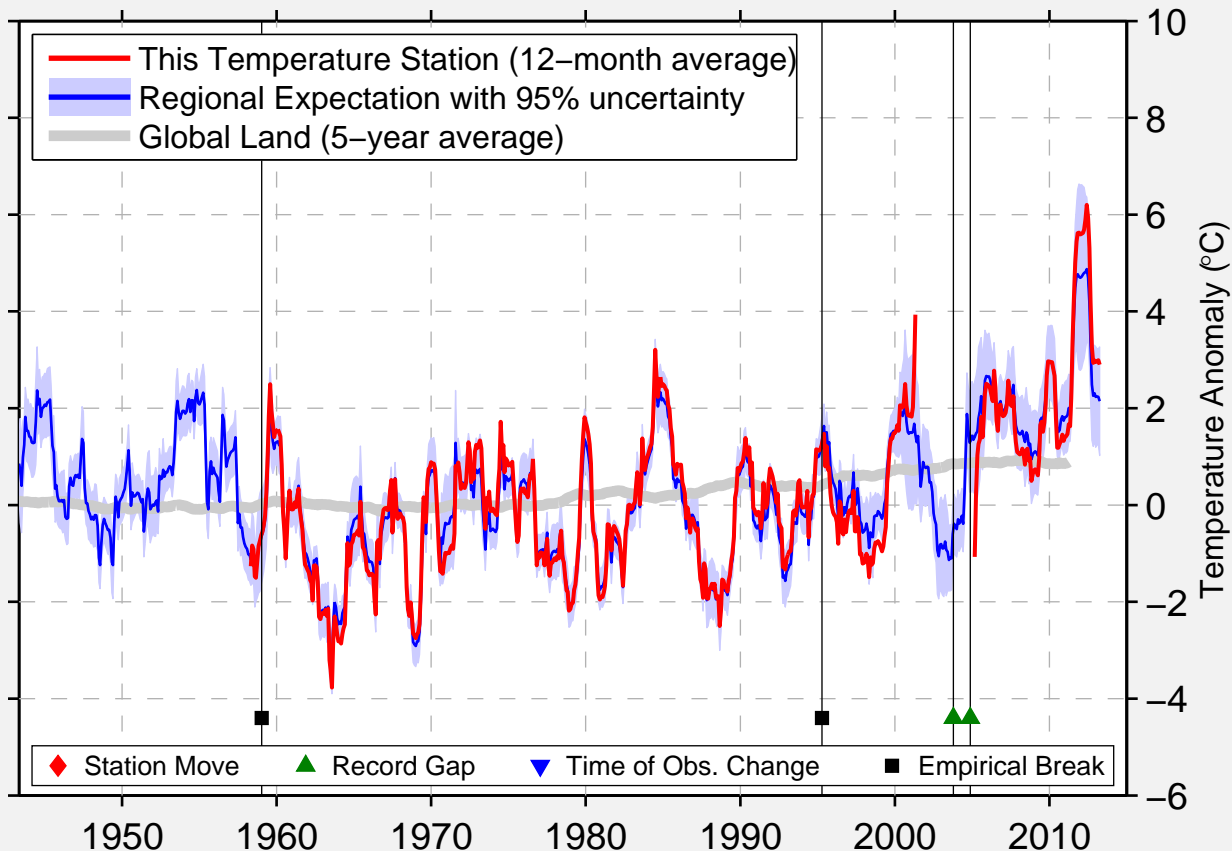

POLARGMO IM. E.T. KRENKELJA

80.622 N, 58.054 E (Russia)

Data Quality Controlled and Aligned at Breakpoints

Berkeley Earth