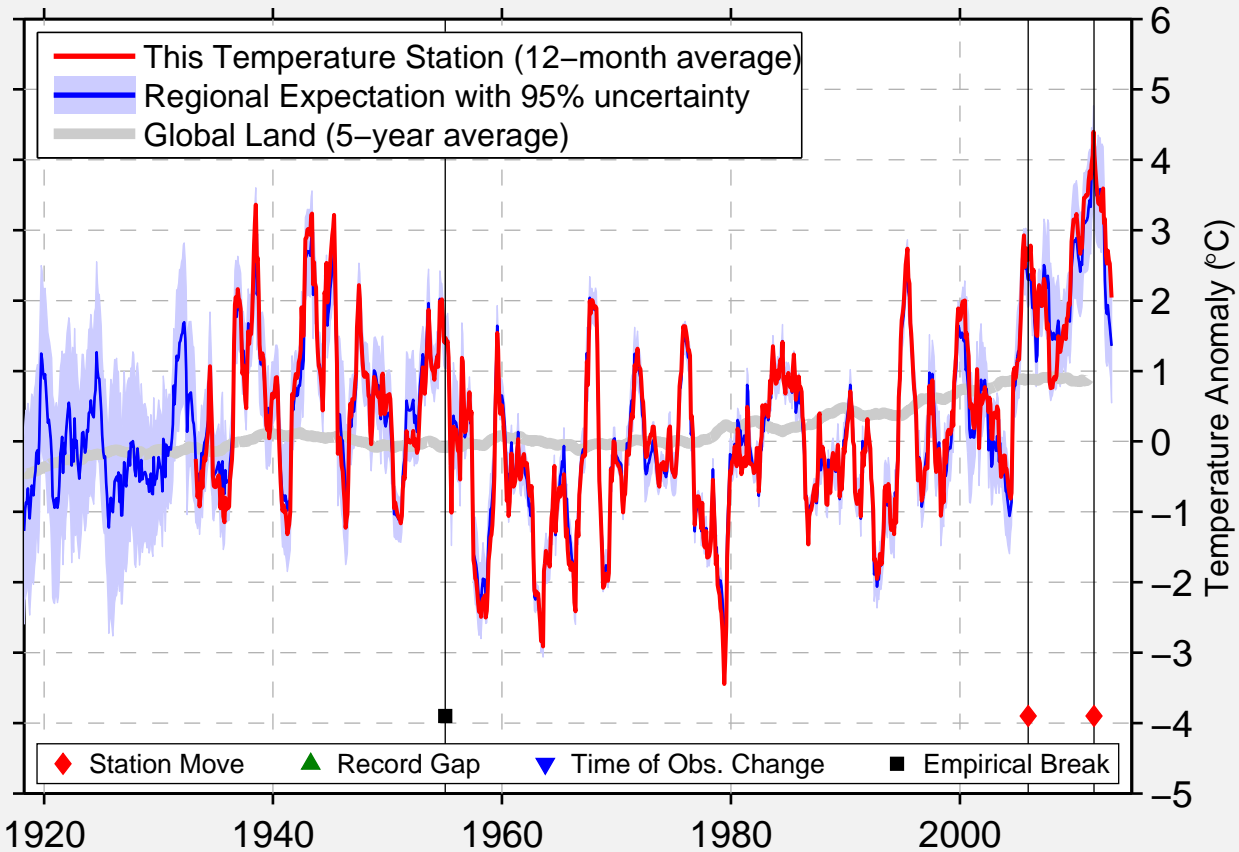

GMO FEDOROVA (MYS CELYUSK)

77.700 N, 104.225 E (Russia)

Data Quality Controlled and Aligned at Breakpoints

Berkeley Earth