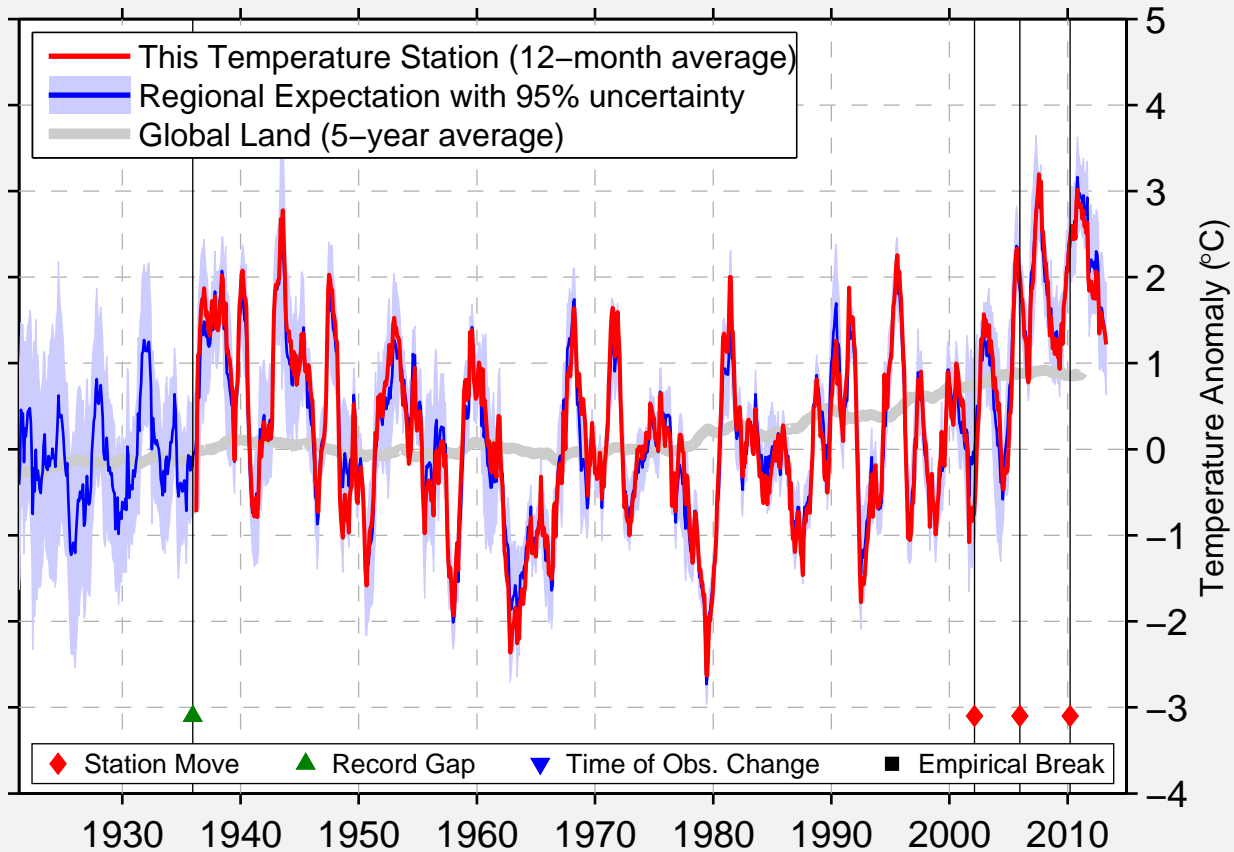

KOTEL'NYI / OSTROV KOTEL'

76.003 N, 136.883 E (Russia)

Data Quality Controlled and Aligned at Breakpoints

Berkeley Earth